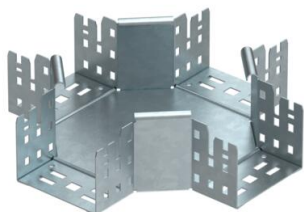

## Magic cross-over 85 FT

Item number: 7027101

Cross-over with quick connector system. For all cable tray types of 85 mm side height.

**St** Steel

**FT** Hot-dip galvanised

### Master data

Item number	7027101
Type	RKM 810 FT
Description 1	Cross over
Description 2	with quick connector
Manufacturer	OBO
Dimension	85x100
Material	Steel
Surface	Hot-dip galvanised
Surface standard	DIN EN ISO 1461
Smallest sales unit	1
Unit of quantity	Piece
Weight	116.6 kg
Weight unit	kg/100 pc.

### Dimensions

Width	100 mm
Height	85 mm
Plate thickness	1.25 mm
Dimension B	100 mm

### Technical data

Bend (angle)	90°
Connector version	Integrated connector
Maintain electrical functions	no
Material thickness, floor plate	1.25 mm
NATO hole pattern	no
Change of direction	Horizontal
Rustproof steel, pickled	no
Wide-span version	no
Type of connector, cable support system	Click fastening
Rail thickness	1.25 mm