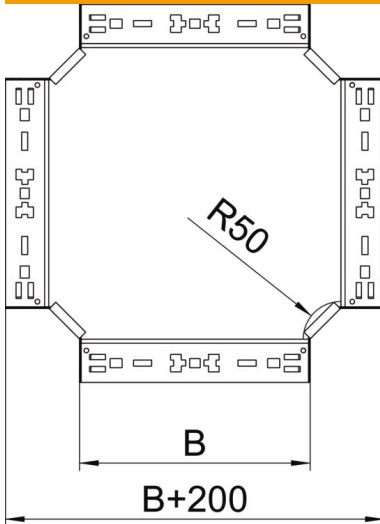

## Magic cross-over 85 FT

Item number: 7027101

Cross-over with quick connector system. For all cable tray types of 85 mm side height.

**St** Steel

**FT** Hot-dip galvanised

### Master data

Item number	7027101
Type	RKM 810 FT
Description 1	Cross over
Description 2	with quick connector
Manufacturer	OBO
Dimension	85x100
Material	Steel
Surface	Hot-dip galvanised
Surface standard	DIN EN ISO 1461
Smallest sales unit	1
Unit of quantity	Piece
Weight	116.6 kg
Weight unit	kg/100 pc.

## Magic cross-over 85 FT

Item number: 7027101

### Dimensions

Width	100 mm
Height	85 mm
Plate thickness	1.25 mm
Dimension B	100 mm