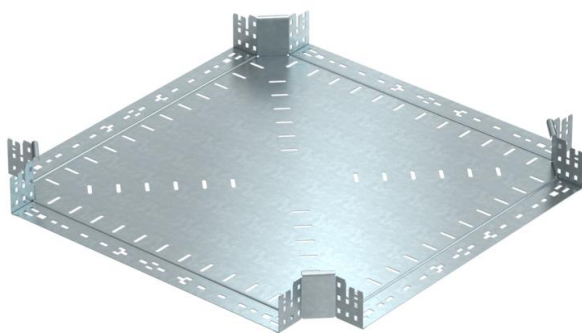

Technical data sheet

Magic cross-over 85 FT

Item number: 7027113

Cross-over with quick connector system. For all cable tray types of 85 mm side height.

St Steel

FT Hot-dip galvanised

Master data

Item number	7027113
Type	RKM 860 FT
Description 1	Cross over
Description 2	with quick connector
Manufacturer	OBO
Dimension	85x600
Material	Steel
Surface	Hot-dip galvanised
Surface standard	DIN EN ISO 1461
Smallest sales unit	1
Unit of quantity	Piece
Weight	673.9 kg
Weight unit	kg/100 pc.

Technical data sheet

Magic cross-over 85 FT

Item number: 7027113

Dimensions

Width	600 mm
Height	85 mm
Plate thickness	1.25 mm
Dimension B	600 mm

Technical data

Bend (angle)	90°
Connector version	Integrated connector
Maintain electrical functions	no
Material thickness, floor plate	1.25 mm
NATO hole pattern	no
Change of direction	Horizontal
Rustproof steel, pickled	no
Wide-span version	no
Type of connector, cable support system	Click fastening
Rail thickness	1.25 mm