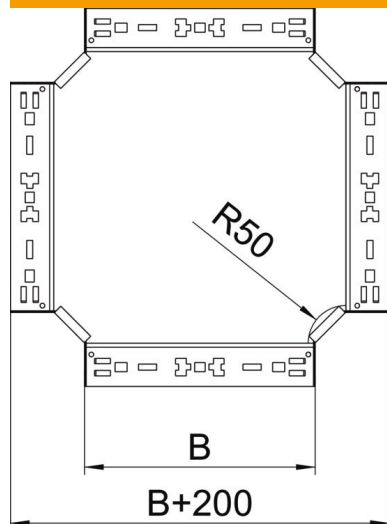

Technical data sheet

Magic cross-over 85 FT

Item number: 7027113

Cross-over with quick connector system. For all cable tray types of 85 mm side height.

St Steel

FT Hot-dip galvanised

Master data

Item number	7027113
Type	RKM 860 FT
Description 1	Cross over
Description 2	with quick connector
Manufacturer	OBO
Dimension	85x600
Material	Steel
Surface	Hot-dip galvanised
Surface standard	DIN EN ISO 1461
Smallest sales unit	1
Unit of quantity	Piece
Weight	673.9 kg
Weight unit	kg/100 pc.

Technical data sheet

Magic cross-over 85 FT

Item number: 7027113

Dimensions

Width	600 mm
Height	85 mm
Plate thickness	1.25 mm
Dimension B	600 mm

Technical data

Bend (angle)	90°
Connector version	Integrated connector
Maintain electrical functions	no
Material thickness, floor plate	1.25 mm
NATO hole pattern	no
Change of direction	Horizontal
Rustproof steel, pickled	no
Wide-span version	no
Type of connector, cable support system	Click fastening
Rail thickness	1.25 mm