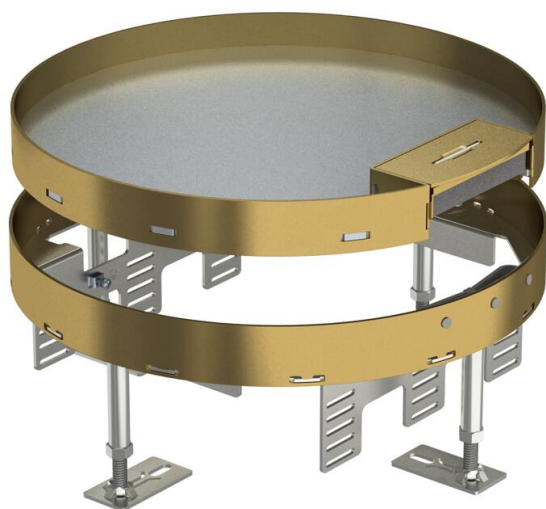

Technical data sheet

Height-adjustable cassette with cord outlet, RKS2, brass

Item number: 7409272

Height-adjustable cassette of nominal size R9 with cord outlet for installation of accessories in dry-care floors for indoor use.

Height-adjustable cassette for cord outlet, 3-compartment. 3 APMT5 cover plates can be installed. For the installation of 3 UT4 universal supports for 9 individual installation devices with support ring/support clamp or 12 Modul 45 devices.

CuZn
37 Brass

Master data

Item number	7409272
Type	RKS2 R9 M20
Description 1	Round cassette
Description 2	with cord outlet
Manufacturer	OBO
Dimension	Ø305mm
Material	Brass
Smallest sales unit	1
Unit of quantity	Piece
Weight	430 kg
Weight unit	kg/100 pc.

Technical data

Number of installable devices	12
Number of mounting boxes	3
Number of cable outlets	1
Version for	Round
Cable outlet version	Swivellable cord outlet
Floor care	Dry
Decouplable	no
Floor height, max.	155 mm