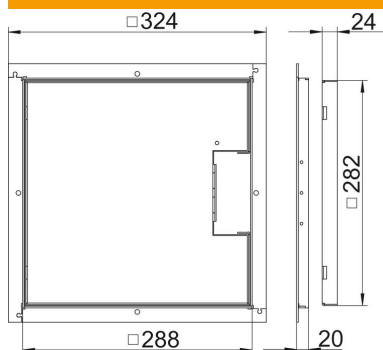

# Technical data sheet

Frame cassette for cord outlet, RKS, nominal size 250-3,  
stainless steel

Item number: 7406554

Frame cassette for cord outlet, for UZD250-3, for the installation of accessories  
in dry or wet-cleaned floors for indoor use.

## Master data

Item number	7406554
Type	RKS 2V2 20
Description 1	Frame cassette
Description 2	for cord outlet
Manufacturer	OBO
Dimension	282x282x20
Material	Stainless steel
Smallest sales unit	1
Unit of quantity	Piece
Weight	417.5 kg
Weight unit	kg/100 pc.

## Dimensions

Dimension A	324 mm
Dimension B	288 mm
Dimension C	282 mm
Dimension h	20 mm

# Technical data sheet

Frame cassette for cord outlet, RKS, nominal size 250-3,  
stainless steel

Item number: 7406554