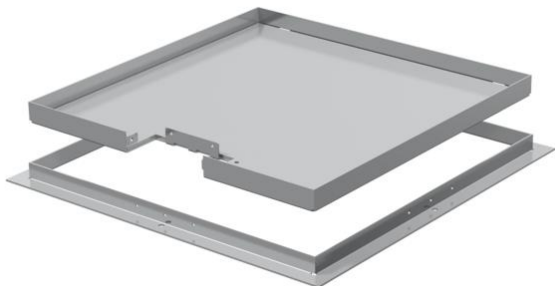

# Technical data sheet

Frame cassette for cord outlet, RKS, nominal size 250-3,  
stainless steel

Item number: 7406554

Frame cassette for cord outlet, for UZD250-3, for the installation of accessories  
in dry or wet-cleaned floors for indoor use.

## Master data

Item number	7406554
Type	RKS 2V2 20
Description 1	Frame cassette
Description 2	for cord outlet
Manufacturer	OBO
Dimension	282x282x20
Material	Stainless steel
Smallest sales unit	1
Unit of quantity	Piece
Weight	417.5 kg
Weight unit	kg/100 pc.

## Dimensions

Dimension A	324 mm
Dimension B	288 mm
Dimension C	282 mm
Dimension h	20 mm

# Technical data sheet

Frame cassette for cord outlet, RKS, nominal size 250-3,  
stainless steel

Item number: 7406554