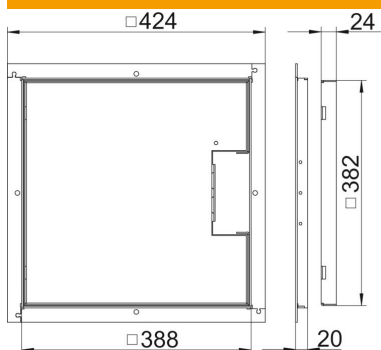

Technical data sheet

Frame cassette for cord outlet, RKS, nominal size 350-3,
stainless steel

Item number: 7406530

Frame cassette for cord outlet, for UZD350-3, for the installation of accessories
in dry or wet-cleaned floors for indoor use.

A2 Stainless steel

Master data

Item number	7406530
Type	RKS V3 20
Description 1	Frame cassette
Description 2	for cord outlet
Manufacturer	OBO
Dimension	383x383x20
Material	Stainless steel
Smallest sales unit	1
Unit of quantity	Piece
Weight	742.3 kg
Weight unit	kg/100 pc.

Dimensions

Dimension A	424 mm
Dimension B	388 mm
Dimension C	382 mm
Dimension h	20 mm

Technical data sheet

Frame cassette for cord outlet, RKS, nominal size 350-3,
stainless steel

Item number: 7406530

Technical data