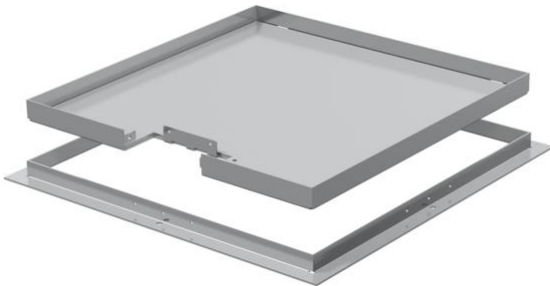

Technical data sheet

Frame cassette for cord outlet, RKS, nominal size 350-3,
stainless steel

Item number: 7406530

Frame cassette for cord outlet, for UZD350-3, for the installation of accessories
in dry or wet-cleaned floors for indoor use.

A2 Stainless steel

Master data

Item number	7406530
Type	RKS V3 20
Description 1	Frame cassette
Description 2	for cord outlet
Manufacturer	OBO
Dimension	383x383x20
Material	Stainless steel
Smallest sales unit	1
Unit of quantity	Piece
Weight	742.3 kg
Weight unit	kg/100 pc.

Dimensions

Dimension A	424 mm
Dimension B	388 mm
Dimension C	382 mm
Dimension h	20 mm

Technical data sheet

Frame cassette for cord outlet, RKS, nominal size 350-3,
stainless steel

Item number: 7406530

Technical data

Number of cable outlets	1
Cable outlet version	Swivellable cord outlet
Floor care	Dry
Suitable for	Underfloor socket structure
Device support to accept mounting boxes	no
Floor covering thickness	18 mm