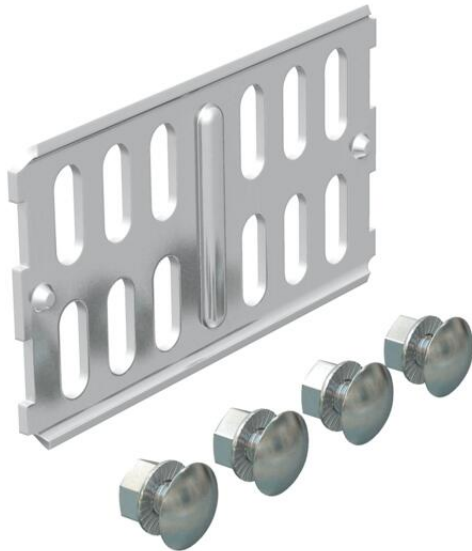

Technical data sheet

Straight connector A4

Item number: 6067675

Straight connector for straight connection of cable trays and fittings with a side height of 60 mm.

Including appropriate fastening material.

A4 Stainless steel

2B Bright, treated

Master data

Item number	6067675
Type	RLVK 60 A4
Description 1	Straight connector
Description 2	for cable tray
Manufacturer	OBO
Dimension	60x100
Material	Stainless steel
Surface	Bright, treated
Surface standard	
Smallest sales unit	10
Unit of quantity	Piece
Weight	9.78 kg
Weight unit	kg/100 pc.

Technical data sheet

Straight connector A4

Item number: 6067675

Dimensions

Dimension	100 x 56
Length	100 mm
Width	3.5 mm
Height	56 mm
Height	2 in
Plate thickness	2 mm

Technical data

Version for	Straight connector
Maintain electrical functions	no
Suitable for mesh cable tray	no
Suitable for cable ladder	no
Suitable for cable tray	yes
Suitable for cable tray system height	60 mm
Adjustable connector, horizontal	no
Articulated connector, vertical	no
Rustproof steel, pickled	no
Connection type	Screw connector