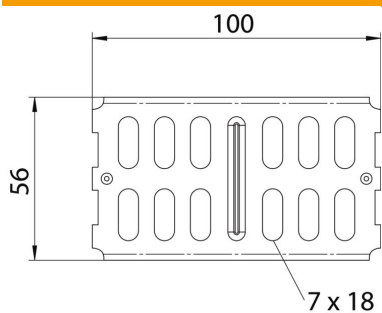

Technical data sheet

Straight connector A4

Item number: 6067675

Straight connector for straight connection of cable trays and fittings with a side height of 60 mm.

Including appropriate fastening material.

A4 Stainless steel

2B Bright, treated

Master data

Item number	6067675
Type	RLVK 60 A4
Description 1	Straight connector
Description 2	for cable tray
Manufacturer	OBO
Dimension	60x100
Material	Stainless steel
Surface	Bright, treated
Surface standard	
Smallest sales unit	10
Unit of quantity	Piece
Weight	9.78 kg
Weight unit	kg/100 pc.

Technical data sheet

Straight connector A4

Item number: 6067675

Dimensions

Dimension	100 x 56
Length	100 mm
Width	3.5 mm
Height	56 mm
Height	2 in
Plate thickness	2 mm

Technical data

Version for	Straight connector
Maintain electrical functions	no
Suitable for mesh cable tray	no
Suitable for cable ladder	no
Suitable for cable tray	yes
Suitable for cable tray system height	60 mm
Adjustable connector, horizontal	no
Articulated connector, vertical	no
Rustproof steel, pickled	no
Connection type	Screw connector