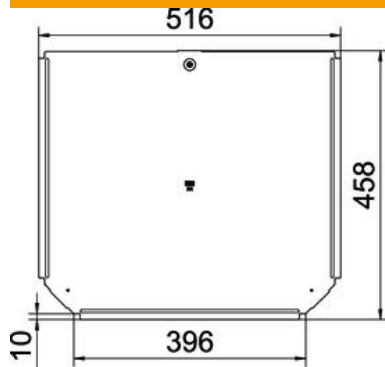

## Master data

Item number	6038686
Type	RTD 400 A4
Description 1	Cover
Description 2	for T piece
Manufacturer	OBO
Dimension	B400mm
Material	Stainless steel
Surface	Bright, treated
Surface standard	
Smallest sales unit	1
Unit of quantity	Piece
Weight	140 kg
Weight unit	kg/100 pc.

# Technical data sheet

Cover, T piece 400 A4

Item number: 6038686

## Dimensions

Width	400 mm
Plate thickness	1 mm
Dimension B	400 mm

## Technical data

Number of turn buckles	1 St.
Fastening type	Sash lock
Suitable for cable ladder	no
Suitable for cable tray	yes
Material thickness	1 mm
Rustproof steel, pickled	no
Permitted temperature range, max.	120 °C
Permitted temperature range, min.	-20 °C
Wide-span version	no