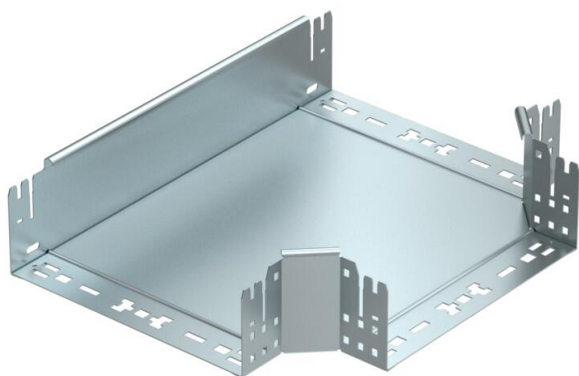

Technical data sheet

Magic tee 110 FS

Item number: 6042014

Tee with quick connector system. For all cable tray types of 110 mm side height.

St Steel

FS Strip galvanized

Master data

Item number	6042014
Type	RTM 130 FS
Description 1	T-branch piece
Description 2	with quick connector
Manufacturer	OBO
Dimension	110x300
Material	Steel
Surface	Strip galvanized
Surface standard	DIN EN 10346
Smallest sales unit	1
Unit of quantity	Piece
Weight	275.6 kg
Weight unit	kg/100 pc.

Technical data sheet

Magic tee 110 FS

Item number: 6042014

Dimensions

Width	300 mm
Height	110 mm
Plate thickness	1.25 mm
Dimension B	300 mm

Technical data

Bend (angle)	90°
Connector version	Integrated connector
Maintain electrical functions	no
NATO hole pattern	no
Change of direction	Horizontal
Rustproof steel, pickled	no
Wide-span version	no
Type of connector, cable support system	Screwed
Rail thickness	1.25 mm