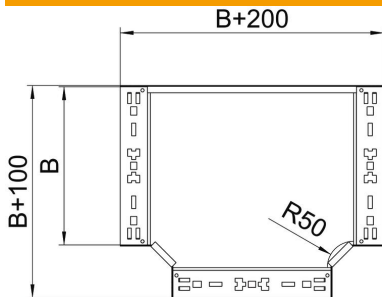

Technical data sheet

Magic tee 110 FS

Item number: 6042014

Tee with quick connector system. For all cable tray types of 110 mm side height.

St Steel

FS Strip galvanized

Master data

Item number	6042014
Type	RTM 130 FS
Description 1	T-branch piece
Description 2	with quick connector
Manufacturer	OBO
Dimension	110x300
Material	Steel
Surface	Strip galvanized
Surface standard	DIN EN 10346
Smallest sales unit	1
Unit of quantity	Piece
Weight	275.6 kg
Weight unit	kg/100 pc.

Technical data sheet

Magic tee 110 FS

Item number: 6042014

Dimensions

Width	300 mm
Height	110 mm
Plate thickness	1.25 mm
Dimension B	300 mm

Technical data

Bend (angle)	90°
Connector version	Integrated connector
Maintain electrical functions	no
NATO hole pattern	no
Change of direction	Horizontal
Rustproof steel, pickled	no
Wide-span version	no
Type of connector, cable support system	Screwed
Rail thickness	1.25 mm