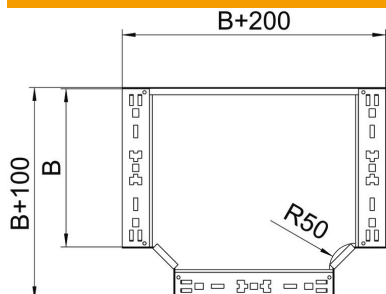

## Magic tee 110 FT

Item number: 6042036

Tee with quick connector system. For all cable tray types of 110 mm side height.

**St** Steel

**FT** Hot-dip galvanised

### Master data

Item number	6042036
Type	RTM 130 FT
Description 1	T-branch piece
Description 2	with quick connector
Manufacturer	OBO
Dimension	110x300
Material	Steel
Surface	Hot-dip galvanised
Surface standard	DIN EN ISO 1461
Smallest sales unit	1
Unit of quantity	Piece
Weight	295.5 kg
Weight unit	kg/100 pc.

### Dimensions

Width	300 mm
Height	110 mm
Plate thickness	1.25 mm
Dimension B	300 mm