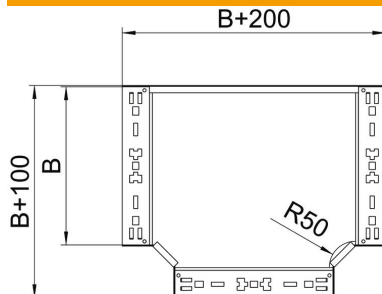

### Master data

Item number	6042018
Type	RTM 140 FS
Description 1	T-branch piece
Description 2	with quick connector
Manufacturer	OBO
Dimension	110x400
Material	Steel
Surface	Strip galvanized
Surface standard	DIN EN 10346
Smallest sales unit	1
Unit of quantity	Piece
Weight	380.3 kg
Weight unit	kg/100 pc.

### Dimensions

Width	400 mm
Height	110 mm
Plate thickness	1.25 mm
Dimension B	400 mm