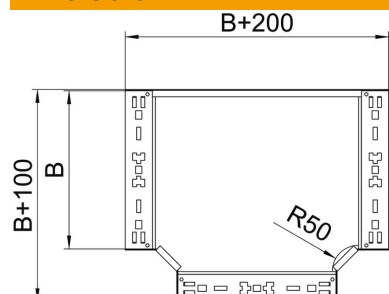

Technical data sheet

Magic tee 110 FT

Item number: 6042038

Tee with quick connector system. For all cable tray types of 110 mm side height.

St Steel

FT Hot-dip galvanised

Master data

Item number	6042038
Type	RTM 140 FT
Description 1	T-branch piece
Description 2	with quick connector
Manufacturer	OBO
Dimension	110x400
Material	Steel
Surface	Hot-dip galvanised
Surface standard	DIN EN ISO 1461
Smallest sales unit	1
Unit of quantity	Piece
Weight	407.8 kg
Weight unit	kg/100 pc.

Technical data sheet

Magic tee 110 FT

Item number: 6042038

Dimensions

Width	400 mm
Height	110 mm
Plate thickness	1.25 mm
Dimension B	400 mm

Technical data

Bend (angle)	90°
Connector version	Integrated connector
Maintain electrical functions	no
NATO hole pattern	no
Change of direction	Horizontal
Rustproof steel, pickled	no
Wide-span version	no
Type of connector, cable support system	Screwed
Rail thickness	1.25 mm