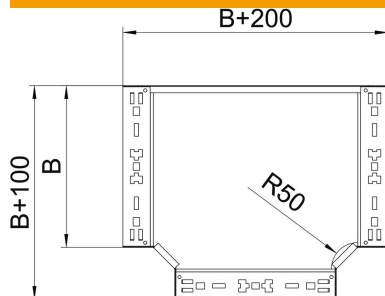

Technical data sheet

Magic tee 60FS

Item number: 6041320

Tee branch piece with quick connector system. For all cable tray types of 60 mm side height.

St Steel

FS Strip galvanized

Master data

Item number	6041320
Type	RTM 610 FS
Description 1	T-branch piece
Description 2	with quick connector
Manufacturer	OBO
Dimension	60x100
Material	Steel
Surface	Strip galvanized
Surface standard	DIN EN 10346
Smallest sales unit	1
Unit of quantity	Piece
Weight	83.6 kg
Weight unit	kg/100 pc.

Technical data sheet

Magic tee 60FS

Item number: 6041320

Dimensions

Width	100 mm
Width	4 in
Height	60 mm
Plate thickness	1.25 mm
Dimension B	100 mm

Technical data

Bend (angle)	90°
Connector version	Integrated connector
Maintain electrical functions	yes
NATO hole pattern	no
Change of direction	Horizontal
Rustproof steel, pickled	no
Wide-span version	no
Type of connector, cable support system	Screwed
Rail thickness	1.25 mm