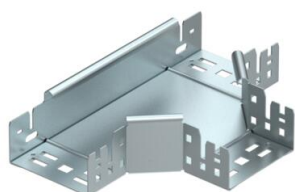

Technical data sheet

Magic tee 60FS

Item number: 6041320

Tee branch piece with quick connector system. For all cable tray types of 60 mm side height.

St Steel

FS Strip galvanized

Master data

Item number	6041320
Type	RTM 610 FS
Description 1	T-branch piece
Description 2	with quick connector
Manufacturer	OBO
Dimension	60x100
Material	Steel
Surface	Strip galvanized
Surface standard	DIN EN 10346
Smallest sales unit	1
Unit of quantity	Piece
Weight	83.6 kg
Weight unit	kg/100 pc.

Technical data sheet

Magic tee 60FS

Item number: 6041320

Dimensions

Width	100 mm
Width	4 in
Height	60 mm
Plate thickness	1.25 mm
Dimension B	100 mm

Technical data

Bend (angle)	90°
Connector version	Integrated connector
Maintain electrical functions	yes
NATO hole pattern	no
Change of direction	Horizontal
Rustproof steel, pickled	no
Wide-span version	no
Type of connector, cable support system	Screwed
Rail thickness	1.25 mm