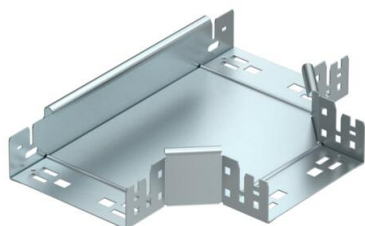

Technical data sheet

Magic tee 60FS

Item number: 6041322

Tee branch piece with quick connector system. For all cable tray types of 60 mm side height.

St Steel

FS Strip galvanized

Master data

Item number	6041322
Type	RTM 615 FS
Description 1	T-branch piece
Description 2	with quick connector
Manufacturer	OBO
Dimension	60x150
Material	Steel
Surface	Strip galvanized
Surface standard	DIN EN 10346
Smallest sales unit	1
Unit of quantity	Piece
Weight	114.7 kg
Weight unit	kg/100 pc.

Technical data sheet

Magic tee 60FS

Item number: 6041322

Dimensions

Width	150 mm
Width	6 in
Height	60 mm
Plate thickness	1.25 mm
Dimension B	150 mm

Technical data

Bend (angle)	90°
Connector version	Integrated connector
Maintain electrical functions	yes
NATO hole pattern	no
Change of direction	Horizontal
Rustproof steel, pickled	no
Wide-span version	no
Type of connector, cable support system	Screwed
Rail thickness	1.25 mm