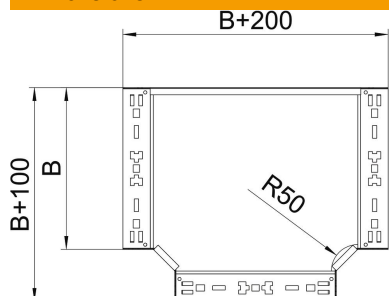

Technical data sheet

Magic tee 60FS

Item number: 6041322

Tee branch piece with quick connector system. For all cable tray types of 60 mm side height.

St Steel

FS Strip galvanized

Master data

Item number	6041322
Type	RTM 615 FS
Description 1	T-branch piece
Description 2	with quick connector
Manufacturer	OBO
Dimension	60x150
Material	Steel
Surface	Strip galvanized
Surface standard	DIN EN 10346
Smallest sales unit	1
Unit of quantity	Piece
Weight	114.7 kg
Weight unit	kg/100 pc.

Technical data sheet

Magic tee 60FS

Item number: 6041322

Dimensions

Width	150 mm
Width	6 in
Height	60 mm
Plate thickness	1.25 mm
Dimension B	150 mm

Technical data

Bend (angle)	90°
Connector version	Integrated connector
Maintain electrical functions	yes
NATO hole pattern	no
Change of direction	Horizontal
Rustproof steel, pickled	no
Wide-span version	no
Type of connector, cable support system	Screwed
Rail thickness	1.25 mm