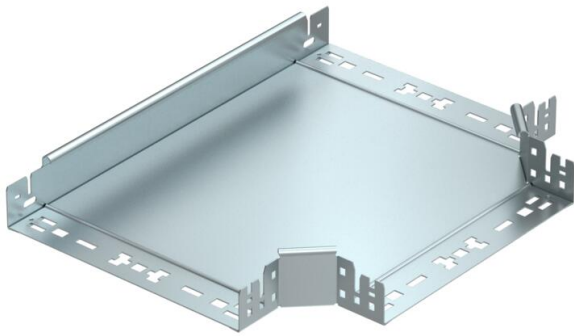

## Magic tee 60FS

Item number: 6041326

Tee branch piece with quick connector system. For all cable tray types of 60 mm side height.

**St** Steel

**FS** Strip galvanized

### Master data

Item number	6041326
Type	RTM 630 FS
Description 1	T-branch piece
Description 2	with quick connector
Manufacturer	OBO
Dimension	60x300
Material	Steel
Surface	Strip galvanized
Surface standard	DIN EN 10346
Smallest sales unit	1
Unit of quantity	Piece
Weight	228.42 kg
Weight unit	kg/100 pc.

### Dimensions

Width	300 mm
Width	12 in
Height	60 mm
Plate thickness	1.25 mm
Dimension B	300 mm

### Technical data

Bend (angle)	90°
Connector version	Integrated connector
Maintain electrical functions	yes
NATO hole pattern	no
Change of direction	Horizontal
Rustproof steel, pickled	no
Wide-span version	no
Type of connector, cable support system	Screwed
Rail thickness	1.25 mm