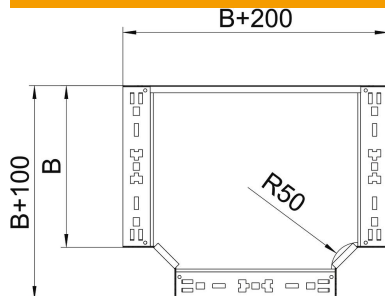

### Master data

Item number	6041326
Type	RTM 630 FS
Description 1	T-branch piece
Description 2	with quick connector
Manufacturer	OBO
Dimension	60x300
Material	Steel
Surface	Strip galvanized
Surface standard	DIN EN 10346
Smallest sales unit	1
Unit of quantity	Piece
Weight	228.42 kg
Weight unit	kg/100 pc.

### Dimensions

Width	300 mm
Width	12 in
Height	60 mm
Plate thickness	1.25 mm
Dimension B	300 mm