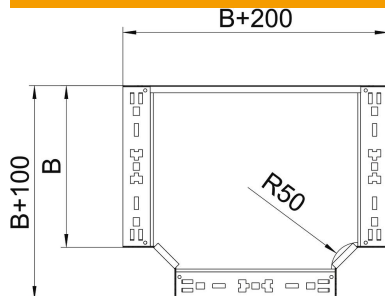

### Master data

Item number	6041328
Type	RTM 640 FS
Description 1	T-branch piece
Description 2	with quick connector
Manufacturer	OBO
Dimension	60x400
Material	Steel
Surface	Strip galvanized
Surface standard	DIN EN 10346
Smallest sales unit	1
Unit of quantity	Piece
Weight	335.6 kg
Weight unit	kg/100 pc.

### Dimensions

Width	400 mm
Width	16 in
Height	60 mm
Plate thickness	1.25 mm
Dimension B	400 mm