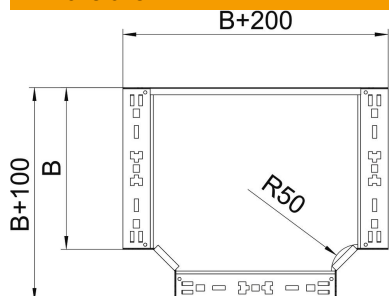

### Master data

Item number	6041332
Type	RTM 660 FS
Description 1	T-branch piece
Description 2	with quick connector
Manufacturer	OBO
Dimension	60x600
Material	Steel
Surface	Strip galvanized
Surface standard	DIN EN 10346
Smallest sales unit	1
Unit of quantity	Piece
Weight	605 kg
Weight unit	kg/100 pc.

### Dimensions

Width	600 mm
Width	24 in
Height	60 mm
Plate thickness	1.25 mm
Dimension B	600 mm