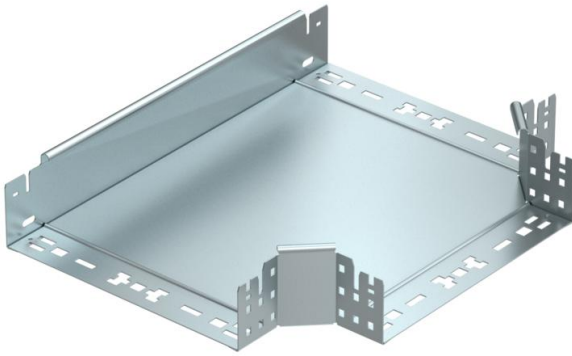

## Magic tee 85 FS

Item number: 6041664

Tee with quick connector system. For all cable tray types of 85 mm side height.

- St** Steel
- FS** Strip galvanized

### Master data

Item number	6041664
Type	RTM 830 FS
Description 1	T-branch piece
Description 2	with quick connector
Manufacturer	OBO
Dimension	85x300
Material	Steel
Surface	Strip galvanized
Surface standard	DIN EN 10346
Smallest sales unit	1
Unit of quantity	Piece
Weight	255.8 kg
Weight unit	kg/100 pc.

### Dimensions

Width	300 mm
Height	85 mm
Plate thickness	1.25 mm
Dimension B	300 mm

### Technical data

Bend (angle)	90°
Connector version	Integrated connector
Maintain electrical functions	no
NATO hole pattern	no
Change of direction	Horizontal
Rustproof steel, pickled	no
Wide-span version	no
Type of connector, cable support system	Screwed
Rail thickness	1.25 mm