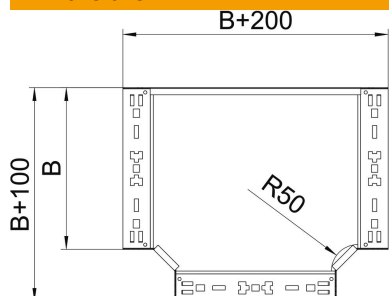

### Master data

Item number	6041664
Type	RTM 830 FS
Description 1	T-branch piece
Description 2	with quick connector
Manufacturer	OBO
Dimension	85x300
Material	Steel
Surface	Strip galvanized
Surface standard	DIN EN 10346
Smallest sales unit	1
Unit of quantity	Piece
Weight	255.8 kg
Weight unit	kg/100 pc.

### Dimensions

Width	300 mm
Height	85 mm
Plate thickness	1.25 mm
Dimension B	300 mm