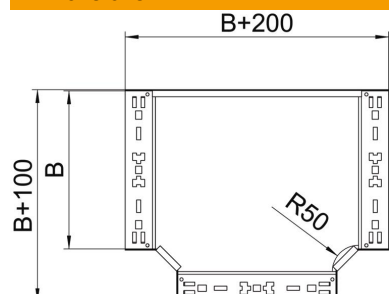

Technical data sheet

Magic tee 85 FT

Item number: 6041684

Tee with quick connector system. For all cable tray types of 85 mm side height.

St Steel

FT Hot-dip galvanised

Master data

Item number	6041684
Type	RTM 830 FT
Description 1	T-branch piece
Description 2	with quick connector
Manufacturer	OBO
Dimension	85x300
Material	Steel
Surface	Hot-dip galvanised
Surface standard	DIN EN ISO 1461
Smallest sales unit	1
Unit of quantity	Piece
Weight	274.3 kg
Weight unit	kg/100 pc.

Technical data sheet

Magic tee 85 FT

Item number: 6041684

Dimensions

Width	300 mm
Height	85 mm
Plate thickness	1.25 mm
Dimension B	300 mm

Technical data

Bend (angle)	90°
Connector version	Integrated connector
Maintain electrical functions	no
NATO hole pattern	no
Change of direction	Horizontal
Rustproof steel, pickled	no
Wide-span version	no
Type of connector, cable support system	Screwed
Rail thickness	1.25 mm