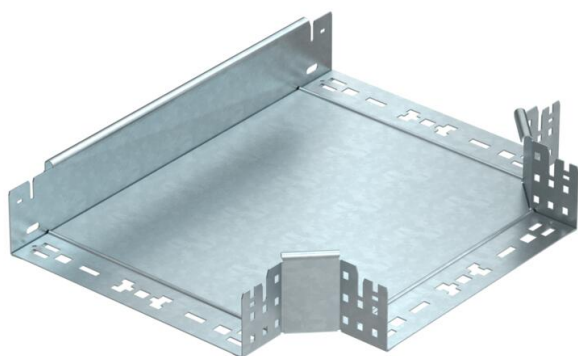

Technical data sheet

Magic tee 85 FT

Item number: 6041684

Tee with quick connector system. For all cable tray types of 85 mm side height.

St Steel

FT Hot-dip galvanised

Master data

Item number	6041684
Type	RTM 830 FT
Description 1	T-branch piece
Description 2	with quick connector
Manufacturer	OBO
Dimension	85x300
Material	Steel
Surface	Hot-dip galvanised
Surface standard	DIN EN ISO 1461
Smallest sales unit	1
Unit of quantity	Piece
Weight	274.3 kg
Weight unit	kg/100 pc.

Technical data sheet

Magic tee 85 FT

Item number: 6041684

Dimensions

Width	300 mm
Height	85 mm
Plate thickness	1.25 mm
Dimension B	300 mm

Technical data

Bend (angle)	90°
Connector version	Integrated connector
Maintain electrical functions	no
NATO hole pattern	no
Change of direction	Horizontal
Rustproof steel, pickled	no
Wide-span version	no
Type of connector, cable support system	Screwed
Rail thickness	1.25 mm