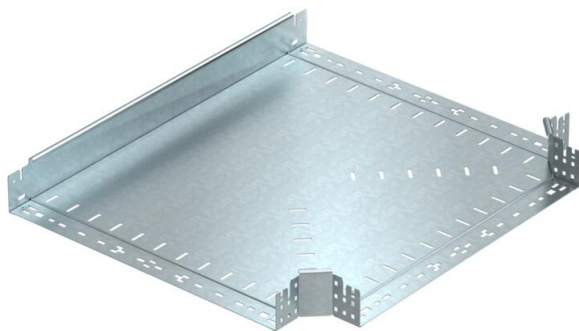

## Magic tee 85 FT

Item number: 6041690

Tee with quick connector system. For all cable tray types of 85 mm side height.

**St** Steel

**FT** Hot-dip galvanised

### Master data

Item number	6041690
Type	RTM 860 FT
Description 1	T-branch piece
Description 2	with quick connector
Manufacturer	OBO
Dimension	85x600
Material	Steel
Surface	Hot-dip galvanised
Surface standard	DIN EN ISO 1461
Smallest sales unit	1
Unit of quantity	Piece
Weight	678.2 kg
Weight unit	kg/100 pc.

### Dimensions

Width	600 mm
Height	85 mm
Plate thickness	1.25 mm
Dimension B	600 mm

### Technical data

Bend (angle)	90°
Connector version	Integrated connector
Maintain electrical functions	no
NATO hole pattern	no
Change of direction	Horizontal
Rustproof steel, pickled	no
Wide-span version	no
Type of connector, cable support system	Screwed
Rail thickness	1.25 mm