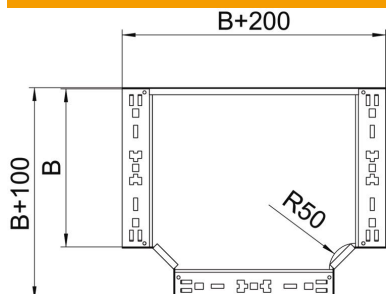

## Magic tee 85 FT

Item number: 6041690

Tee with quick connector system. For all cable tray types of 85 mm side height.

**St** Steel

**FT** Hot-dip galvanised

### Master data

Item number	6041690
Type	RTM 860 FT
Description 1	T-branch piece
Description 2	with quick connector
Manufacturer	OBO
Dimension	85x600
Material	Steel
Surface	Hot-dip galvanised
Surface standard	DIN EN ISO 1461
Smallest sales unit	1
Unit of quantity	Piece
Weight	678.2 kg
Weight unit	kg/100 pc.

### Dimensions

Width	600 mm
Height	85 mm
Plate thickness	1.25 mm
Dimension B	600 mm