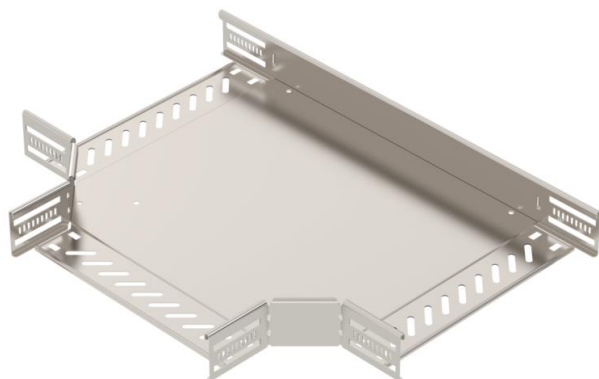

Technical data sheet

T piece 60/300 A4

Item number: 6038184

T piece for the creation of a horizontal branch, fitting for lock and screw-on cable trays of side height 60 mm. Screwless mounting with double clamps or screw connection with FRS truss-head screws and M6 combination nuts. Can be used indoors and outdoors. Fastening material must be ordered separately.

A4 Stainless steel

2B Bright, treated

Master data

Item number	6038184
Type	RT 630 A4
Description 1	T piece
Description 2	for cable tray, horizontal
Manufacturer	OBO
Dimension	60x300
Material	Stainless steel
Surface	Bright, treated
Surface standard	
Smallest sales unit	1
Unit of quantity	Piece
Weight	211.4 kg
Weight unit	kg/100 pc.

Technical data sheet

T piece 60/300 A4

Item number: 6038184

Dimensions

Width	300 mm
Height	60 mm
Plate thickness	1 mm

Technical data

Connector version	Integrated connector
Maintain electrical functions	yes
NATO hole pattern	no
Rustproof steel, pickled	no
Permitted temperature range, max.	120 °C
Permitted temperature range, min.	-20 °C
Wide-span version	no
Type of connector, cable support system	Screwed
Recommended quantity of bolts	21 St.
Rail thickness	1.25 mm