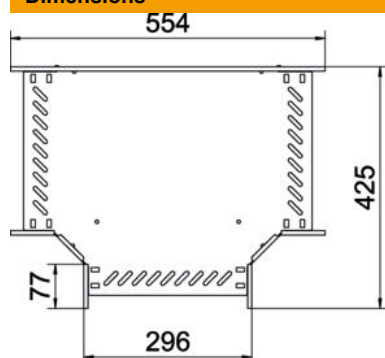

Technical data sheet

T piece 60/300 A4

Item number: 6038184

T piece for the creation of a horizontal branch, fitting for lock and screw-on cable trays of side height 60 mm. Screwless mounting with double clamps or screw connection with FRS truss-head screws and M6 combination nuts. Can be used indoors and outdoors. Fastening material must be ordered separately.

A4 Stainless steel

2B Bright, treated

Master data

Item number	6038184
Type	RT 630 A4
Description 1	T piece
Description 2	for cable tray, horizontal
Manufacturer	OBO
Dimension	60x300
Material	Stainless steel
Surface	Bright, treated
Surface standard	
Smallest sales unit	1
Unit of quantity	Piece
Weight	211.4 kg
Weight unit	kg/100 pc.

Technical data sheet

T piece 60/300 A4

Item number: 6038184

Dimensions

Width	300 mm
Height	60 mm
Plate thickness	1 mm

Technical data

Connector version	Integrated connector
Maintain electrical functions	yes
NATO hole pattern	no
Rustproof steel, pickled	no
Permitted temperature range, max.	120 °C
Permitted temperature range, min.	-20 °C
Wide-span version	no
Type of connector, cable support system	Screwed
Recommended quantity of bolts	21 St.
Rail thickness	1.25 mm