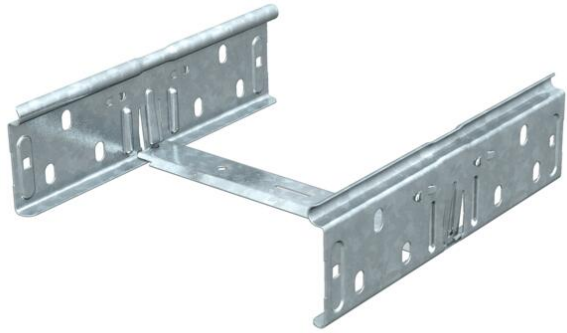

## Straight connector set FS

Item number: 6068154

Quick connector set for straight, screwless connections of cable trays and fittings with a side height of 60 mm.  
The continuous earthing connection is guaranteed without a screw connection.

**St** Steel

**FS** Strip galvanized

### Master data

Item number	6068154
Type	RV 610 FS
Description 1	Straight connector set
Description 2	for cable tray
Manufacturer	OBO
Dimension	60x100
Material	Steel
Surface	Strip galvanized
Surface standard	DIN EN 10346
Smallest sales unit	10
Unit of quantity	Piece
Weight	19.4 kg
Weight unit	kg/100 pc.

### Dimensions

Dimension	200 x 58,7
Length	200 mm
Width	100 mm
Width	4 in
Height	60 mm
Height	2 in
Plate thickness	0.75 mm