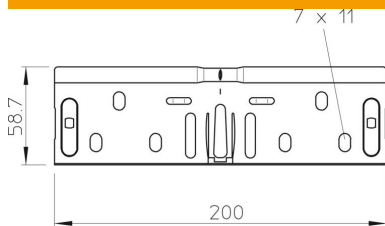

## Straight connector set FS

Item number: 6068154

Quick connector set for straight, screwless connections of cable trays and fittings with a side height of 60 mm.  
The continuous earthing connection is guaranteed without a screw connection.

### Master data

Item number	6068154
Type	RV 610 FS
Description 1	Straight connector set
Description 2	for cable tray
Manufacturer	OBO
Dimension	60x100
Material	Steel
Surface	Strip galvanized
Surface standard	DIN EN 10346
Smallest sales unit	10
Unit of quantity	Piece
Weight	19.4 kg
Weight unit	kg/100 pc.

### Dimensions

Dimension	200 x 58,7
Length	200 mm
Width	100 mm
Width	4 in
Height	60 mm
Height	2 in
Plate thickness	0.75 mm