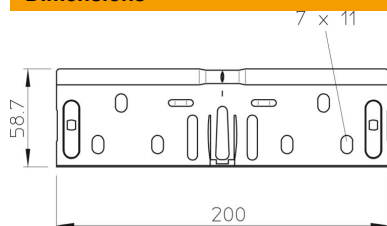

## Straight connector set FS

Item number: 6068170

Quick connector set for straight, screwless connections of cable trays and fittings with a side height of 60 mm.  
The continuous earthing connection is guaranteed without a screw connection.

### Master data

Item number	6068170
Type	RV 620 FS
Description 1	Straight connector set
Description 2	for cable tray
Manufacturer	OBO
Dimension	60x200
Material	Steel
Surface	Strip galvanized
Surface standard	DIN EN 10346
Smallest sales unit	10
Unit of quantity	Piece
Weight	20.9 kg
Weight unit	kg/100 pc.

### Dimensions

Dimension	200 x 58,7
Length	200 mm
Width	200 mm
Width	8 in
Height	60 mm
Height	2 in
Plate thickness	0.75 mm