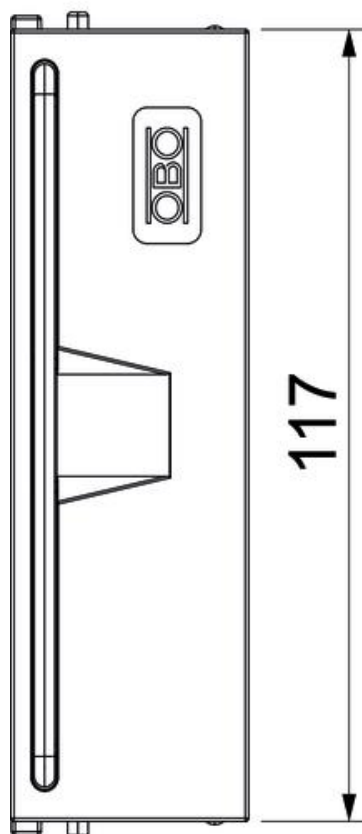

Technical data sheet

Cord outlet SA GES9-3B 1019

Item number: 7407943

Cord outlets (as spare part) for installation in GES9-3 service outlets with handle clamp.

PA Polyamide

Master data

Item number	7407943
Type	SA GES9-3B 1019
Description 1	Cord outlet
Description 2	with handle
Manufacturer	OBO
Dimension	124x31x36
Colour	Grey-beige; RAL 1019
Material	Polyamide
Smallest sales unit	1
Unit of quantity	Piece
Weight	2.7 kg
Weight unit	kg/100 pc.

Technical data sheet

Cord outlet SA GES9-3B 1019

Item number: 7407943

Dimensions

Width	117 mm
Height	25 mm

Technical data

Version for	With cable outlet
Floor care	Dry