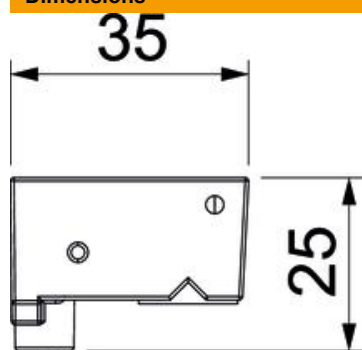

Technical data sheet

Cord outlet SA GES9-3B 1019

Item number: 7407943

Cord outlets (as spare part) for installation in GES9-3 service outlets with handle clamp.

PA Polyamide

Master data

Item number	7407943
Type	SA GES9-3B 1019
Description 1	Cord outlet
Description 2	with handle
Manufacturer	OBO
Dimension	124x31x36
Colour	Grey-beige; RAL 1019
Material	Polyamide
Smallest sales unit	1
Unit of quantity	Piece
Weight	2.7 kg
Weight unit	kg/100 pc.

Technical data sheet

Cord outlet SA GES9-3B 1019

Item number: 7407943

Dimensions

Width	117 mm
Height	25 mm

Technical data

Version for	With cable outlet
Floor care	Dry