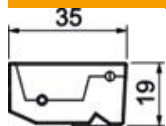

Technical data sheet

Cord outlet SA GES9-3S 1019

Item number: 7407947

Cord outlets (as spare part) for installation in GES9-3 service outlets with locking slider.

PA Polyamide

Master data

Item number	7407947
Type	SA GES9-3S 1019
Description 1	Cord outlet
Description 2	with handle
Manufacturer	OBO
Dimension	95x31x36
Colour	Grey-beige; RAL 1019
Material	Polyamide
Smallest sales unit	1
Unit of quantity	Piece
Weight	1.6 kg
Weight unit	kg/100 pc.

Technical data sheet

Cord outlet SA GES9-3S 1019

Item number: 7407947

Dimensions

Width	90 mm
Height	18 mm

Technical data

Version for	With cable outlet
Floor care	Dry