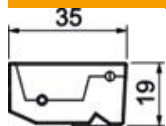

Technical data sheet

Cord outlet SA GES9-3S 9011

Item number: 7407946

Cord outlets (as spare part) for installation in GES9-3 service outlets with locking slider.

PA Polyamide

Master data

Item number	7407946
Type	SA GES9-3S 9011
Description 1	Cord outlet
Description 2	with handle
Manufacturer	OBO
Dimension	95x31x36
Colour	Graphite black; RAL 9011
Material	Polyamide
Smallest sales unit	1
Unit of quantity	Piece
Weight	1.6 kg
Weight unit	kg/100 pc.

Technical data sheet

Cord outlet SA GES9-3S 9011

Item number: 7407946

Dimensions

Width	90 mm
Height	18 mm

Technical data

Version for	With cable outlet
Floor care	Dry