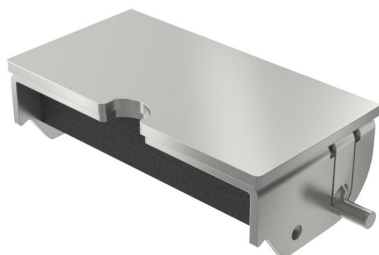

Technical data sheet

Cord outlet with opening contour

Item number: 7368425

Cord outlet with opening contour to replace the UDHOME2 floor socket. Available as spare part.

Master data

Item number	7368425
Type	SA UH2
Description 1	Cord outlet
Description 2	for UDHOME2
Manufacturer	OBO
Smallest sales unit	1
Unit of quantity	Piece
Weight	6.5 kg
Weight unit	kg/100 pc.

Technical data

Suitable for wet care	no
Nominal size for device installation units	2
Standard	EN 50085-2-2
Heavy-duty version	no
Approvals	VDE