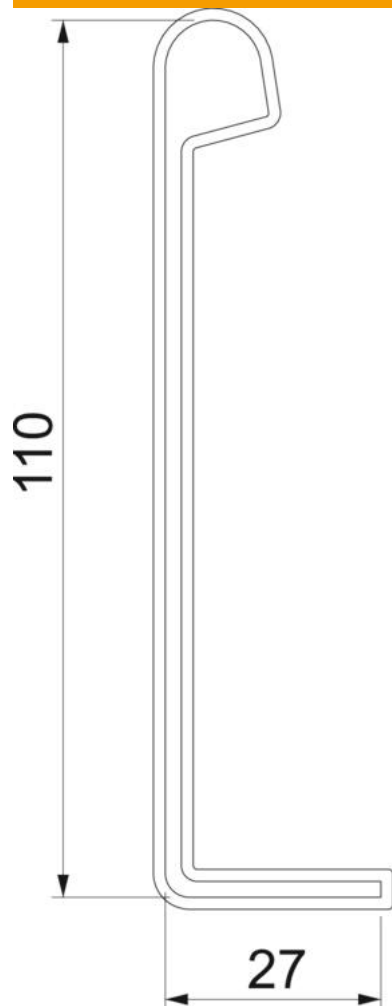

Technical data sheet

End cap

Item number: 6222553

End cap to cover cable ladder ends of side height 110 mm.

PE Polyethylene

Master data

Item number	6222553
Type	SKH 110 OR
Description 1	Protective cap
Description 2	for cable ladder
Manufacturer	OBO
Dimension	H110mm
Colour	Pastel orange; RAL 2003
Material	Polyethylene
Smallest sales unit	20
Unit of quantity	Pair
Weight	1.345 kg
Weight unit	kg/100 pairs

Technical data sheet

End cap

Item number: 6222553

Dimensions

Length	110 mm
Height	110 mm

Technical data

Version for	End cap
Suitable for profile shapes	L profile