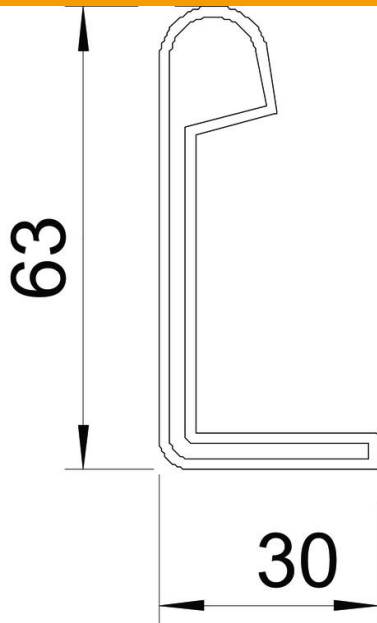

Technical data sheet

Protective cap 60

Item number: 6222537

Protective cap to cover cable ladder ends of side height 60 mm.

PE Polyethylene

Master data

Item number	6222537
Type	SKH 60 OR
Description 1	Protective cap
Description 2	for cable ladder
Manufacturer	OBO
Dimension	H60mm
Colour	Pastel orange; RAL 2003
Material	Polyethylene
Smallest sales unit	40
Unit of quantity	Pair
Weight	1.072 kg
Weight unit	kg/100 pairs

Technical data sheet

Protective cap 60

Item number: 6222537

Dimensions

Length	60 mm
Height	60 mm

Technical data

Version for	End cap
-------------	---------