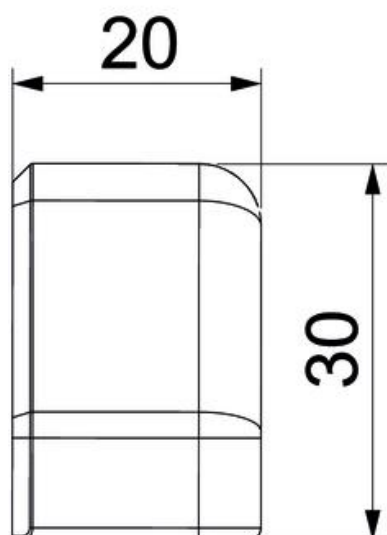

# Technical data sheet

End piece SLT ESli2050

Item number: 6132288

End piece (left) as a fitting for the skirting trunking.  
For a clean end to the trunking system. For attaching to the trunking ends.

**PVC** Polyvinylchloride

## Master data

Item number	6132288
Type	SLT ESli2050 rws
Description 1	End piece left
Description 2	SL-T 20x50 9010
Manufacturer	OBO
Colour	Pure white; RAL 9010
Material	Polyvinylchloride
Smallest sales unit	10
Unit of quantity	Piece
Weight	0.705 kg
Weight unit	kg/100 pc.

# Technical data sheet

End piece SLT ESli2050

Item number: 6132288

## Dimensions

Length	30 mm
Width	20 mm
Height	52 mm