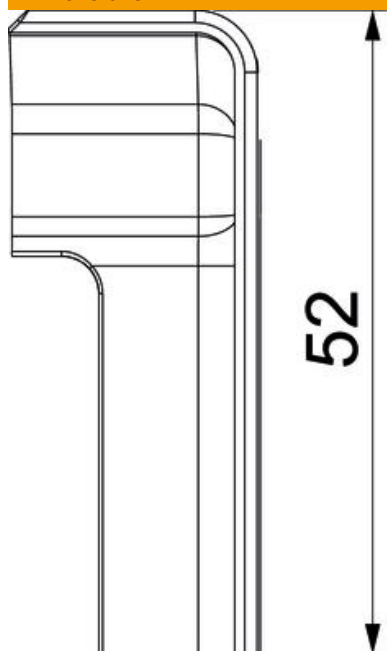

# Technical data sheet

End piece SLT ESli2050

Item number: 6132288

End piece (left) as a fitting for the skirting trunking.  
For a clean end to the trunking system. For attaching to the trunking ends.

**PVC** Polyvinylchloride

## Master data

Item number	6132288
Type	SLT ESli2050 rws
Description 1	End piece left
Description 2	SL-T 20x50 9010
Manufacturer	OBO
Colour	Pure white; RAL 9010
Material	Polyvinylchloride
Smallest sales unit	10
Unit of quantity	Piece
Weight	0.705 kg
Weight unit	kg/100 pc.

# Technical data sheet

End piece SLT ESli2050

Item number: 6132288

## Dimensions

Length	30 mm
Width	20 mm
Height	52 mm