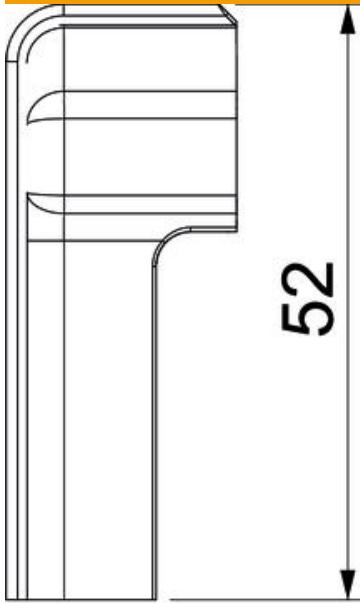

Technical data sheet

End piece SLT ESre2050

Item number: 6132303

End piece (right) as a fitting for the skirting trunking.
For a clean end to the trunking system. For attaching to the trunking ends.

PVC Polyvinylchloride

Master data

Item number	6132303
Type	SLT ESre2050 cws
Description 1	End piece right
Description 2	SL-T 20x50 9001
Manufacturer	OBO
Colour	Cream; RAL 9001
Material	Polyvinylchloride
Smallest sales unit	10
Unit of quantity	Piece
Weight	0.702 kg
Weight unit	kg/100 pc.

Technical data sheet

End piece SLT ESre2050

Item number: 6132303

Dimensions

Length	30 mm
Width	20 mm
Height	52 mm

Technical data

Version for	Right
Decoration	Without

Technical data sheet

End piece SLT ESre2050

Item number: 6132303

Technical data

Cover sealing lip	Without
Halogen-free	no
With carpet strip	yes
Protection rating	IP40
Protection rating IK code	IK06
Permitted temperature range, max.	60 °C
Permitted temperature range, min.	-5 °C
Pre-markings	no