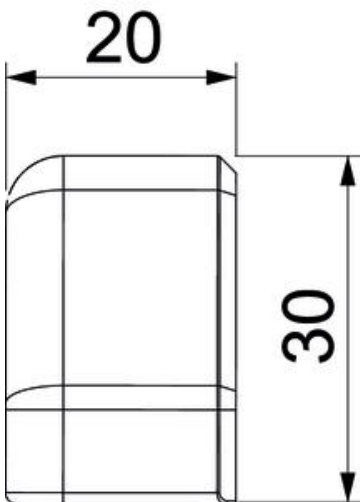

Technical data sheet

End piece SLT ESre2050

Item number: 6132303

End piece (right) as a fitting for the skirting trunking.
For a clean end to the trunking system. For attaching to the trunking ends.

PVC Polyvinylchloride

Master data

Item number	6132303
Type	SLT ESre2050 cws
Description 1	End piece right
Description 2	SL-T 20x50 9001
Manufacturer	OBO
Colour	Cream; RAL 9001
Material	Polyvinylchloride
Smallest sales unit	10
Unit of quantity	Piece
Weight	0.702 kg
Weight unit	kg/100 pc.

Technical data sheet

End piece SLT ESre2050

Item number: 6132303

Dimensions

Length	30 mm
Width	20 mm
Height	52 mm

Technical data

Version for	Right
Decoration	Without

Technical data sheet

End piece SLT ESre2050

Item number: 6132303

Technical data

Cover sealing lip	Without
Halogen-free	no
With carpet strip	yes
Protection rating	IP40
Protection rating IK code	IK06
Permitted temperature range, max.	60 °C
Permitted temperature range, min.	-5 °C
Pre-markings	no