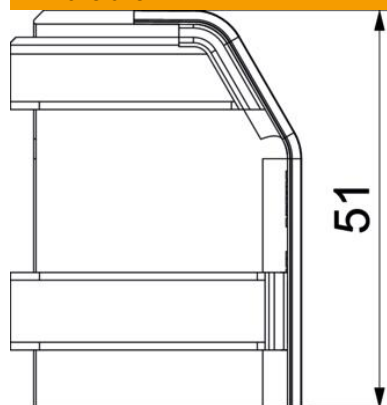

Technical data sheet

External corner SL AE2050

Item number: 6132266

External corner as a fitting for changing the direction of the skirting trunking.
External corner for snapping on to the base to conceal cuts.

PVC Polyvinylchloride

Master data

Item number	6132266
Type	SL AE2050 cws
Description 1	External corner
Description 2	SL 20x50 9001
Manufacturer	OBO
Colour	Cream; RAL 9001
Material	Polyvinylchloride
Smallest sales unit	10
Unit of quantity	Piece
Weight	1.16 kg
Weight unit	kg/100 pc.

Technical data sheet

External corner SL AE2050

Item number: 6132266

Dimensions

Length	37 mm
Height	51 mm

Technical data

Version for	Hood fitting
Decoration	Without
Cover sealing lip	Without
Halogen-free	no
With carpet strip	no
Protection rating	IP40
Protection rating IK code	IK06
Permitted temperature range, max.	60 °C
Permitted temperature range, min.	-5 °C
Angle range, min.	90 mm