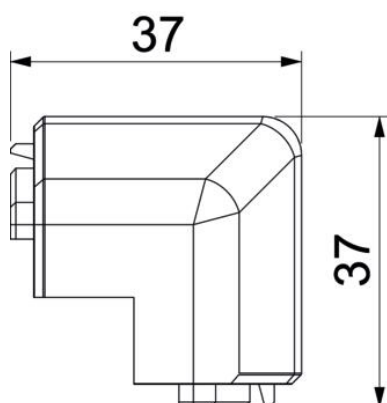

Technical data sheet

External corner SL AE2050

Item number: 6132266

External corner as a fitting for changing the direction of the skirting trunking.
External corner for snapping on to the base to conceal cuts.

PVC Polyvinylchloride

Master data

Item number	6132266
Type	SL AE2050 cws
Description 1	External corner
Description 2	SL 20x50 9001
Manufacturer	OBO
Colour	Cream; RAL 9001
Material	Polyvinylchloride
Smallest sales unit	10
Unit of quantity	Piece
Weight	1.16 kg
Weight unit	kg/100 pc.

Technical data sheet

External corner SL AE2050

Item number: 6132266

Dimensions

Length	37 mm
Height	51 mm

Technical data

Version for	Hood fitting
Decoration	Without
Cover sealing lip	Without
Halogen-free	no
With carpet strip	no
Protection rating	IP40
Protection rating IK code	IK06
Permitted temperature range, max.	60 °C
Permitted temperature range, min.	-5 °C
Angle range, min.	90 mm