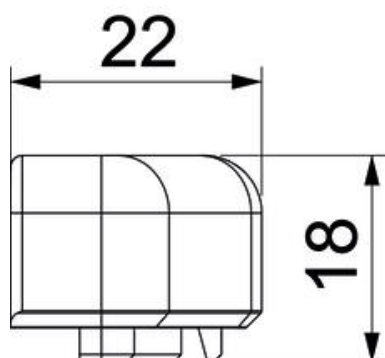

Technical data sheet

End piece SL ESre2070

Item number: 6132281

End piece (right) as a fitting for the skirting trunking.
For a clean end to the trunking system. For attaching to the trunking ends.

PVC Polyvinylchloride

Master data

Item number	6132281
Type	SL ESre2070 rws
Description 1	End piece right
Description 2	SL 20x70 9010
Manufacturer	OBO
Colour	Pure white; RAL 9010
Material	Polyvinylchloride
Smallest sales unit	10
Unit of quantity	Piece
Weight	0.69 kg
Weight unit	kg/100 pc.

Technical data sheet

End piece SL ESre2070

Item number: 6132281

Dimensions

Length	22 mm
Width	18 mm
Height	72 mm

Technical data

Version for	Right
Decoration	Without

Technical data sheet

End piece SL ESre2070

Item number: 6132281

Technical data

Cover sealing lip	Without
Halogen-free	no
With carpet strip	no
Protection rating	IP40
Protection rating IK code	IK06
Permitted temperature range, max.	60 °C
Permitted temperature range, min.	-5 °C
Pre-markings	no