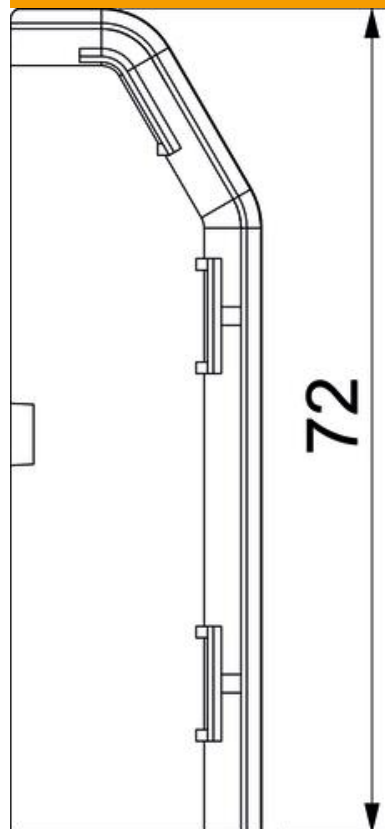

Technical data sheet

End piece SL ESre2070

Item number: 6132281

End piece (right) as a fitting for the skirting trunking.
For a clean end to the trunking system. For attaching to the trunking ends.

PVC Polyvinylchloride

Master data

Item number	6132281
Type	SL ESre2070 rws
Description 1	End piece right
Description 2	SL 20x70 9010
Manufacturer	OBO
Colour	Pure white; RAL 9010
Material	Polyvinylchloride
Smallest sales unit	10
Unit of quantity	Piece
Weight	0.69 kg
Weight unit	kg/100 pc.

Technical data sheet

End piece SL ESre2070

Item number: 6132281

Dimensions

Length	22 mm
Width	18 mm
Height	72 mm

Technical data

Version for	Right
Decoration	Without

Technical data sheet

End piece SL ESre2070

Item number: 6132281

Technical data

Cover sealing lip	Without
Halogen-free	no
With carpet strip	no
Protection rating	IP40
Protection rating IK code	IK06
Permitted temperature range, max.	60 °C
Permitted temperature range, min.	-5 °C
Pre-markings	no