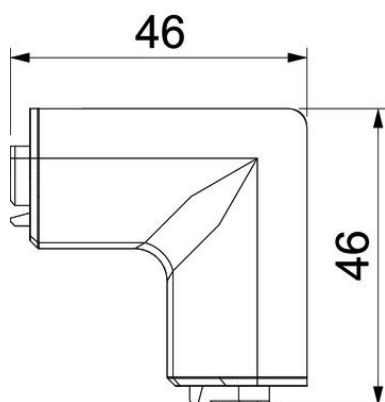

Technical data sheet

Internal corner SL IE2050

Item number: 6132249

Internal corner as a fitting for changing the direction of the skirting trunking.
Internal corner for snapping on to the base to conceal cuts.

PVC Polyvinylchloride

Master data

Item number	6132249
Type	SL IE2050 cws
Description 1	Internal corner
Description 2	SL 20x50 9001
Manufacturer	OBO
Colour	Cream; RAL 9001
Material	Polyvinylchloride
Smallest sales unit	10
Unit of quantity	Piece
Weight	0.99 kg
Weight unit	kg/100 pc.

Technical data sheet

Internal corner SL IE2050

Item number: 6132249

Dimensions

Length	46 mm
Width	46 mm
Height	52 mm

Technical data

Version for	Hood fitting
Decoration	Without
Cover sealing lip	Without
Halogen-free	no
With carpet strip	no
Protection rating	IP40
Protection rating IK code	IK06
Permitted temperature range, max.	60 °C
Permitted temperature range, min.	-5 °C
Angle range, min.	90 mm