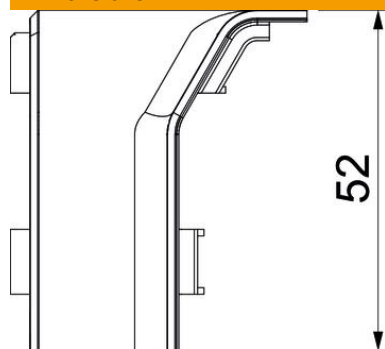

Technical data sheet

Internal corner SL IE2050

Item number: 6132249

Internal corner as a fitting for changing the direction of the skirting trunking.
Internal corner for snapping on to the base to conceal cuts.

PVC Polyvinylchloride

Master data

Item number	6132249
Type	SL IE2050 cws
Description 1	Internal corner
Description 2	SL 20x50 9001
Manufacturer	OBO
Colour	Cream; RAL 9001
Material	Polyvinylchloride
Smallest sales unit	10
Unit of quantity	Piece
Weight	0.99 kg
Weight unit	kg/100 pc.

Technical data sheet

Internal corner SL IE2050

Item number: 6132249

Dimensions

Length	46 mm
Width	46 mm
Height	52 mm

Technical data

Version for	Hood fitting
Decoration	Without
Cover sealing lip	Without
Halogen-free	no
With carpet strip	no
Protection rating	IP40
Protection rating IK code	IK06
Permitted temperature range, max.	60 °C
Permitted temperature range, min.	-5 °C
Angle range, min.	90 mm