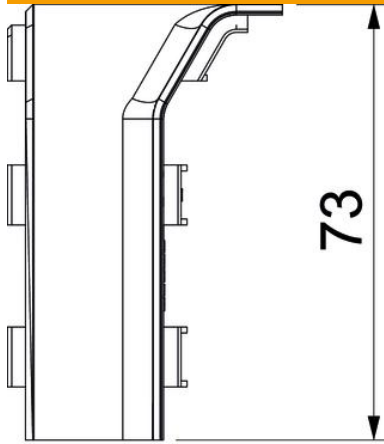

Technical data sheet

Internal corner SL IE2070

Item number: 6132255

Internal corner as a fitting for changing the direction of the skirting trunking.
Internal corner for snapping on to the base to conceal cuts.

PVC Polyvinylchloride

Master data

Item number	6132255
Type	SL IE2070 lgr
Description 1	Internal corner
Description 2	SL 20x70 7035
Manufacturer	OBO
Colour	Light grey; RAL 7035
Material	Polyvinylchloride
Smallest sales unit	10
Unit of quantity	Piece
Weight	1.26 kg
Weight unit	kg/100 pc.

Technical data sheet

Internal corner SL IE2070

Item number: 6132255

Dimensions

Length	46 mm
Width	46 mm
Height	73 mm

Technical data

Version for	Hood fitting
Decoration	Without
Halogen-free	no
With carpet strip	no
Protection rating	IP40
Protection rating IK code	IK06
Permitted temperature range, max.	60 °C
Permitted temperature range, min.	-5 °C
Angle range, min.	90 mm