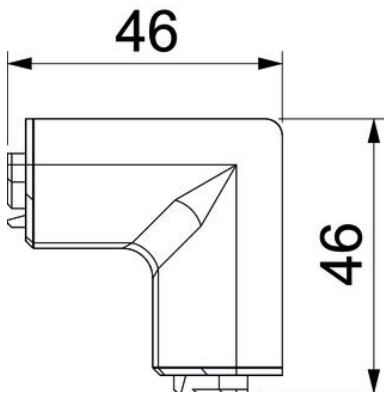

Technical data sheet

Internal corner SL IE2070

Item number: 6132255

Internal corner as a fitting for changing the direction of the skirting trunking.
Internal corner for snapping on to the base to conceal cuts.

PVC Polyvinylchloride

Master data

Item number	6132255
Type	SL IE2070 lgr
Description 1	Internal corner
Description 2	SL 20x70 7035
Manufacturer	OBO
Colour	Light grey; RAL 7035
Material	Polyvinylchloride
Smallest sales unit	10
Unit of quantity	Piece
Weight	1.26 kg
Weight unit	kg/100 pc.

Technical data sheet

Internal corner SL IE2070

Item number: 6132255

Dimensions

Length	46 mm
Width	46 mm
Height	73 mm

Technical data

Version for	Hood fitting
Decoration	Without
Halogen-free	no
With carpet strip	no
Protection rating	IP40
Protection rating IK code	IK06
Permitted temperature range, max.	60 °C
Permitted temperature range, min.	-5 °C
Angle range, min.	90 mm