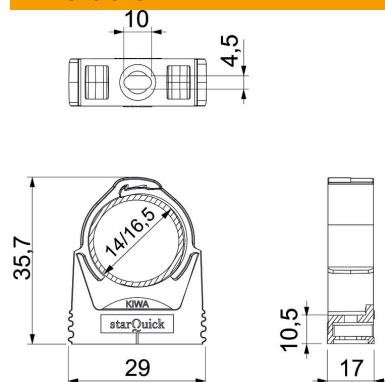

Technical data sheet

starQuick clip

Item number: 2146096

Highly stable clip to accept plastic and metal electrical and sanitary pipes, as well as the Quick Pipe electrical installation pipe. Universal fastening options on walls, ceilings and steel structures, both indoors and outdoors. Flexible clamping range of several millimetres. Toolless pipe mounting. Can be arranged to up to Ø 28 mm, also with OBO Quick starQuick clip. For high load values, can be combined with double bracket. Can be mounted on profile rails for variable spacings and numbers of clips.

PA Polyamide

Master data

Item number	2146096
Type	SQ-15 LGR
Description 1	starQuick clip
Manufacturer	OBO
Dimension	14-16,5mm
Colour	Light grey; RAL 7035
Material	Polyamide
Smallest sales unit	100
Unit of quantity	Piece
Weight	0.584 kg
Weight unit	kg/100 pc.

Technical data sheet

starQuick clip

Item number: 2146096

Dimensions

Dimension A	29 mm
Dimension B	17 mm
Dimension E	10 mm
Dimension F	4.5 mm
Dimension h	10.5 mm
Dimension H	35.7 mm

Technical data

Expandable	yes
Number of cables/pipes	1
Fastening type	Screw hole
Breaking load	0.6 kN
Flame-resistant	acc. to VDE 0471/DIN 695 Part 2-1, test temperature 650°C
Closed	yes
Halogen-free	yes
With inlay	no
Nominal size/text	15-16
Snap system	yes
Quick clip installation	Duchgangsloch_mit_starQuick-Mutter_M6_oder_M8
Clamping range D, max.	16.5 mm
Clamping range D, min.	14 mm
UV-resistant	yes