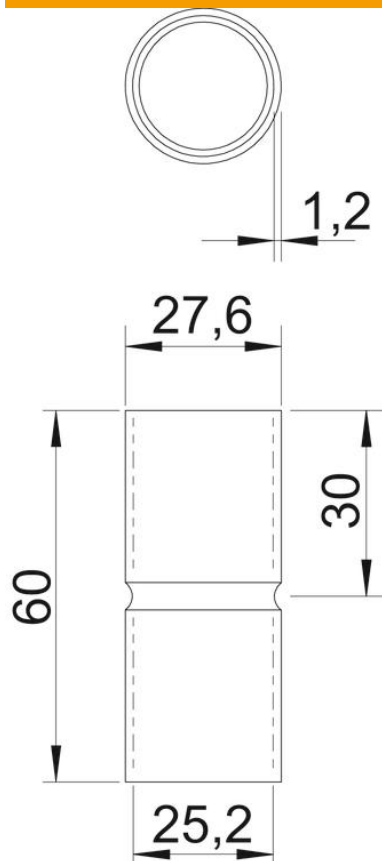

Technical data sheet

Aluminium sleeve, without thread

Item number: 2046024

Accessory part: plug-in sleeve for the connections between electrical installation pipes. With burr-free inner wall.

Alu Aluminium

Master data

Item number	2046024
Type	SV25W ALU
Description 1	Aluminium connection coupler
Description 2	without thread
Manufacturer	OBO
Dimension	Ø25mm
Material	Aluminium
Smallest sales unit	50
Unit of quantity	Piece
Weight	1.9 kg
Weight unit	kg/100 pc.

Technical data sheet

Aluminium sleeve, without thread

Item number: 2046024

Dimensions

Length	60 mm
Dimension D	27.6 mm
Dimension d	25.2 mm
Dimension L	60 mm
Dimension l	30 mm
Dimension m (mm)	25
Dimension t	1.2 mm

Technical data

Version for pipe diameter	25 mm
Size	25
Halogen-free	yes
With inspection opening and lid	no
Brushed surface	no
Polished surface	no
Permitted temperature range, max.	250 °C
Permitted temperature range, min.	-45 °C
Two-part	no