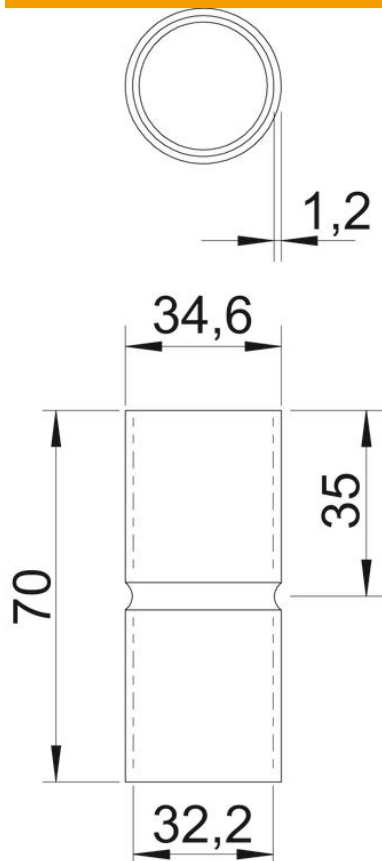

Technical data sheet

Aluminium sleeve, without thread

Item number: 2046025

Accessory part: plug-in sleeve for the connections between electrical installation pipes. With burr-free inner wall.

Alu Aluminium

Master data

Item number	2046025
Type	SV32W ALU
Description 1	Aluminium connection coupler
Description 2	without thread
Manufacturer	OBO
Dimension	Ø32mm
Material	Aluminium
Smallest sales unit	50
Unit of quantity	Piece
Weight	2.4 kg
Weight unit	kg/100 pc.

Technical data sheet

Aluminium sleeve, without thread

Item number: 2046025

Dimensions

Length	70 mm
Dimension D	34.6 mm
Dimension d	32.2 mm
Dimension L	70 mm
Dimension l	35 mm
Dimension m (mm)	32
Dimension t	1.2 mm

Technical data

Version for pipe diameter	32 mm
Size	32
Halogen-free	yes
With inspection opening and lid	no
Brushed surface	no
Polished surface	no
Permitted temperature range, max.	250 °C
Permitted temperature range, min.	-45 °C
Two-part	no