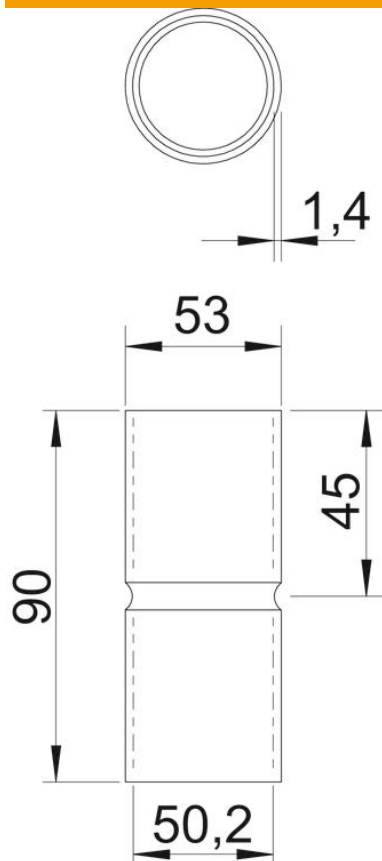

## Aluminium sleeve, without thread

Item number: 2046027

Accessory part: plug-in sleeve for the connections between electrical installation pipes. With burr-free inner wall.

**Alu** Aluminium

### Master data

Item number	2046027
Type	SV50W ALU
Description 1	Aluminium connection coupler
Description 2	without thread
Manufacturer	OBO
Dimension	Ø50mm
Material	Aluminium
Smallest sales unit	20
Unit of quantity	Piece
Weight	6.1 kg
Weight unit	kg/100 pc.

### Dimensions

Length	90 mm
Dimension D	53 mm
Dimension d	50.2 mm
Dimension L	90 mm
Dimension l	45 mm
Dimension m (mm)	50
Dimension t	1.4 mm

### Technical data

Version for pipe diameter	50 mm
Size	50
Halogen-free	yes
With inspection opening and lid	no
Brushed surface	no
Polished surface	no
Permitted temperature range, max.	250 °C
Permitted temperature range, min.	-45 °C
Two-part	no