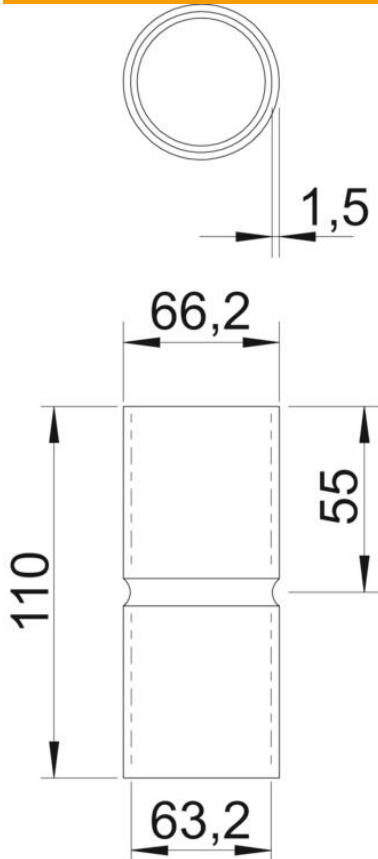

Technical data sheet

Aluminium sleeve, without thread

Item number: 2046028

Accessory part: plug-in sleeve for the connections between electrical installation pipes. With burr-free inner wall.

Alu Aluminium

Master data

Item number	2046028
Type	SV63W ALU
Description 1	Aluminium connection coupler
Description 2	without thread
Manufacturer	OBO
Dimension	Ø63mm
Material	Aluminium
Smallest sales unit	20
Unit of quantity	Piece
Weight	9 kg
Weight unit	kg/100 pc.

Technical data sheet

Aluminium sleeve, without thread

Item number: 2046028

Dimensions

Length	110 mm
Dimension D	66.2 mm
Dimension d	63.2 mm
Dimension L	110 mm
Dimension l	55 mm
Dimension m (mm)	63
Dimension t	1.5 mm

Technical data

Version for pipe diameter	63 mm
Size	63
Halogen-free	yes
With inspection opening and lid	no
Brushed surface	no
Polished surface	no
Permitted temperature range, max.	250 °C
Permitted temperature range, min.	-45 °C
Two-part	no