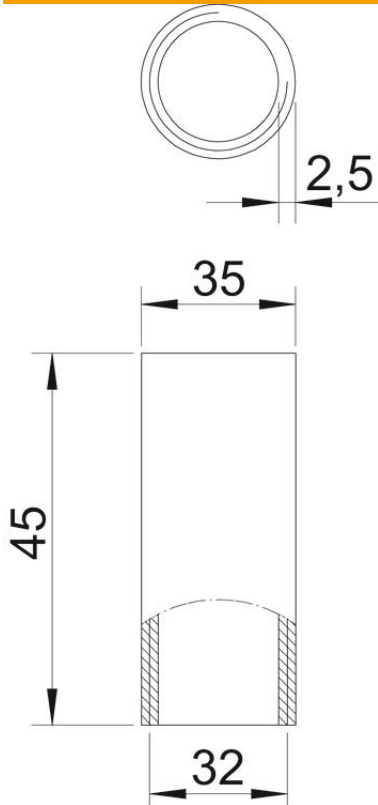

Technical data sheet

Aluminium sleeve, with thread

Item number: 2046055

Accessory part: coupling with thread according to EN 60423 to connect electrical installation pipes and 90° bends.

Alu Aluminium

Master data

Item number	2046055
Type	SVM32W ALU
Description 1	Aluminium connection coupler
Description 2	with thread
Manufacturer	OBO
Dimension	M32x1,5
Material	Aluminium
Smallest sales unit	50
Unit of quantity	Piece
Weight	3.1 kg
Weight unit	kg/100 pc.

Technical data sheet

Aluminium sleeve, with thread

Item number: 2046055

Dimensions

Length	45 mm
Dimension D	35 mm
Dimension d	32 mm
Dimension L	45 mm
Dimension m (mm)	M32
Dimension t	2.5 mm

Technical data

Version for pipe diameter	32 mm
Thread	M32x1,5
Size	32
Halogen-free	no
With inspection opening and lid	no
Brushed surface	no
Polished surface	no
Permitted temperature range, max.	250 °C
Permitted temperature range, min.	-45 °C
Two-part	no