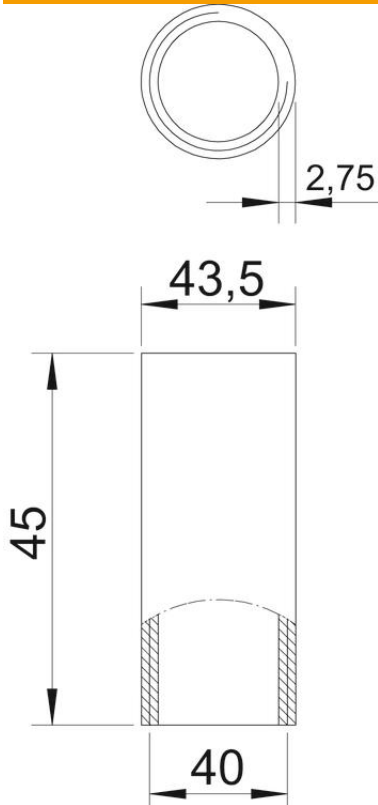

## Aluminium sleeve, with thread

Item number: 2046056

Accessory part: coupling with thread according to EN 60423 to connect electrical installation pipes and 90° bends.

**Alu** Aluminium

### Master data

Item number	2046056
Type	SVM40W ALU
Description 1	Aluminium connection coupler
Description 2	with thread
Manufacturer	OBO
Dimension	M40x1,5
Material	Aluminium
Smallest sales unit	20
Unit of quantity	Piece
Weight	4.27 kg
Weight unit	kg/100 pc.

### Dimensions

Length	45 mm
Dimension D	43.5 mm
Dimension d	40 mm
Dimension L	45 mm
Dimension m (mm)	M40
Dimension t	2.75 mm

### Technical data

Version for for pipe diameter	Thread 40 mm
Thread	M40x1,5
Size	40
Halogen-free	no
With inspection opening and lid	no
Brushed surface	no
Polished surface	no
Permitted temperature range, max.	250 °C
Permitted temperature range, min.	-45 °C
Two-part	no