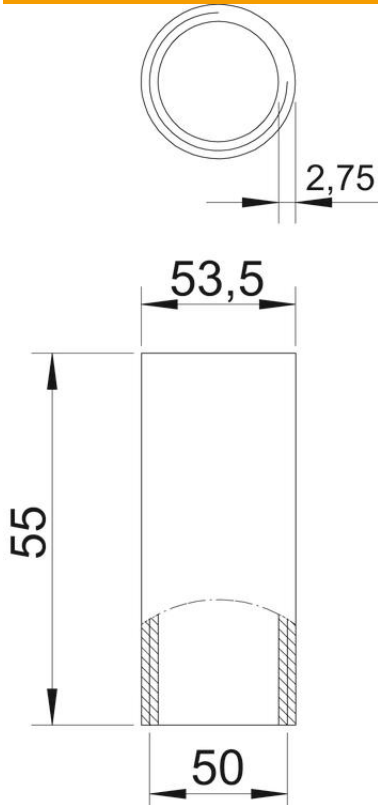

## Aluminium sleeve, with thread

Item number: 2046057

Accessory part: coupling with thread according to EN 60423 to connect electrical installation pipes and 90° bends.

**Alu** Aluminium

### Master data

Item number	2046057
Type	SVM50W ALU
Description 1	Aluminium connection coupler
Description 2	with thread
Manufacturer	OBO
Dimension	M50x1,5
Material	Aluminium
Smallest sales unit	20
Unit of quantity	Piece
Weight	6.51 kg
Weight unit	kg/100 pc.

### Dimensions

Length	55 mm
Dimension D	53.5 mm
Dimension d	50 mm
Dimension L	55 mm
Dimension m (mm)	M50
Dimension t	2.75 mm

### Technical data

Version for for pipe diameter	Thread 50 mm
Thread	M50x1,5
Size	50
Halogen-free	no
With inspection opening and lid	no
Brushed surface	no
Polished surface	no
Permitted temperature range, max.	250 °C
Permitted temperature range, min.	-45 °C
Two-part	no