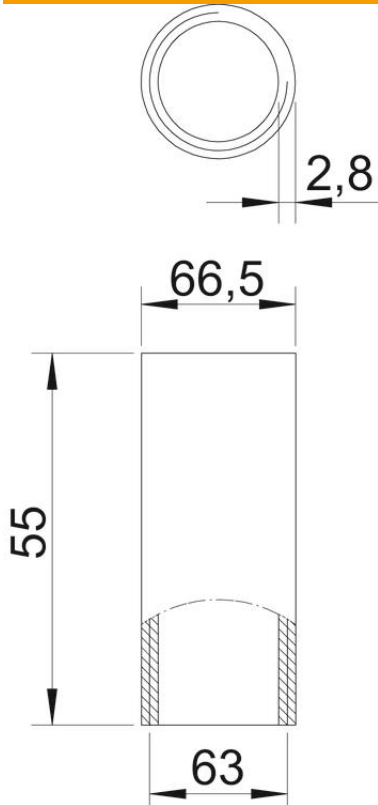

## Aluminium sleeve, with thread

Item number: 2046058

Accessory part: coupling with thread according to EN 60423 to connect electrical installation pipes and 90° bends.

**Alu** Aluminium

### Master data

Item number	2046058
Type	SVM63W ALU
Description 1	Aluminium connection coupler
Description 2	with thread
Manufacturer	OBO
Dimension	M63x1,5
Material	Aluminium
Smallest sales unit	20
Unit of quantity	Piece
Weight	8.32 kg
Weight unit	kg/100 pc.

### Dimensions

Length	55 mm
Dimension D	66.5 mm
Dimension d	63 mm
Dimension L	55 mm
Dimension m (mm)	M63
Dimension t	2.8 mm

### Technical data

Version for for pipe diameter	Thread 63 mm
Thread	M63x1,5
Size	63
Halogen-free	no
With inspection opening and lid	no
Brushed surface	no
Polished surface	no
Permitted temperature range, max.	250 °C
Permitted temperature range, min.	-45 °C
Two-part	no