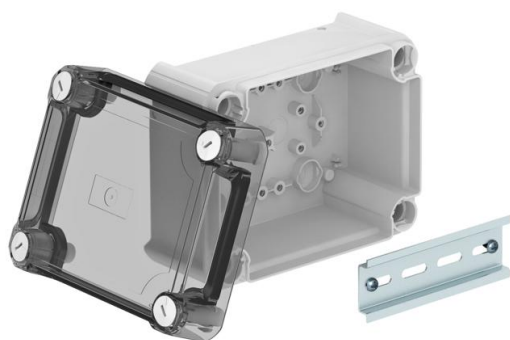

Technical data sheet

Junction box T100, closed, transparent elevated cover

Item number: 2007772

Closed junction box for the connection of cables and lines indoors and in protected outdoor areas. Rectangular design without entries. Suitable for wall and ceiling mounting and on mounting panels. With the option to fasten inside and to mount via the corner domes. High, transparent cover with quick lock, sealable. Made from halogen-free and UV-resistant materials.

With hat profile rail.

Junction box according to DIN EN 60670. Flame-resistant to DIN EN 60695/2/11, test temperature 650 °C. Impact resistance IK07 according to DIN EN 50102. Clear internal dimensions: 136x102x74 mm

PP/PC Polypropylene / polycarbonate

Master data

Item number	2007772
Type	T 100 OE HD TR
Description 1	Junction box, closed
Description 2	with high transparent cover
Manufacturer	OBO
Dimension	150x116x83
Colour	Light grey; RAL 7035
Material	Polypropylene / polycarbonate
Smallest sales unit	1
Unit of quantity	Piece
Weight	23.65 kg
Weight unit	kg/100 pc.

Technical data sheet

Junction box T100, closed, transparent elevated cover

Item number: 2007772

Dimensions

Length	150 mm
Width	116 mm
Height	83 mm

Technical data

Expandable	yes
Type of insertion...	None
Type of entry	Cable
Type of housing penetration	Without
Measured insulation voltage V_i	500 V
Equipment	Without
Cover	Transparent
Cover fastening	Screwed
Entry from rear	yes
Entries	None
Explosion-tested version	no
Flame-resistant	acc. to VDE 0471/DIN 695 Part 2-1, test temperature 650°C
Shape	Rectangular
Maintain electrical functions	Without
For Ex zone	Without
For Ex zone gas	Without
For Ex zone dust	Without
Halogen-free	yes
Clear internal dimensions	136x102x74 mm
With screening	no
with lid	yes
Mounting type	Wall/ceiling mounting
Nominal voltage	500 V
Sealable	yes
Protection rating	IP66
Protection rating IK code	IK07.
Permitted temperature range, max.	60 °C