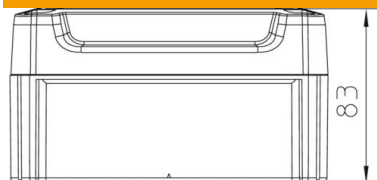

With hat profile rail.

Junction box according to DIN EN 60670. Flame-resistant to DIN EN 60695/2/11, test temperature 650 °C. Impact resistance IK07 according to DIN EN 50102. Clear internal dimensions: 136x102x74 mm

PP/PC Polypropylene / polycarbonate

Master data

Item number	2007772
Type	T 100 OE HD TR
Description 1	Junction box, closed
Description 2	with high transparent cover
Manufacturer	OBO
Dimension	150x116x83
Colour	Light grey; RAL 7035
Material	Polypropylene / polycarbonate
Smallest sales unit	1
Unit of quantity	Piece
Weight	23.65 kg
Weight unit	kg/100 pc.

Technical data sheet

Junction box T100, closed, transparent elevated cover

Item number: 2007772

Dimensions

Length	150 mm
Width	116 mm
Height	83 mm

Technical data

Expandable	yes
Type of insertion...	None
Type of entry	Cable
Type of housing penetration	Without
Measured insulation voltage V_i	500 V
Equipment	Without
Cover	Transparent
Cover fastening	Screwed
Entry from rear	yes
Entries	None
Explosion-tested version	no
Flame-resistant	acc. to VDE 0471/DIN 695 Part 2-1, test temperature 650°C
Shape	Rectangular
Maintain electrical functions	Without
For Ex zone	Without
For Ex zone gas	Without
For Ex zone dust	Without
Halogen-free	yes
Clear internal dimensions	136x102x74 mm
With screening	no
with lid	yes
Mounting type	Wall/ceiling mounting
Nominal voltage	500 V
Sealable	yes
Protection rating	IP66
Protection rating IK code	IK07.
Permitted temperature range, max.	60 °C