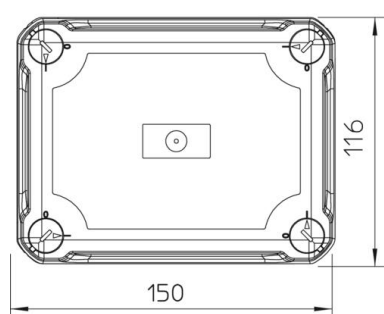

With hat profile rail.

Junction box according to DIN EN 60670. Flame-resistant to DIN EN 60695/2/11, test temperature 650 °C. Impact resistance IK07 according to DIN EN 50102. Clear internal dimensions: 136x102x74 mm

PP/PC Polypropylene / polycarbonate

Master data

Item number	2007772
Type	T 100 OE HD TR
Description 1	Junction box, closed
Description 2	with high transparent cover
Manufacturer	OBO
Dimension	150x116x83
Colour	Light grey; RAL 7035
Material	Polypropylene / polycarbonate
Smallest sales unit	1
Unit of quantity	Piece
Weight	23.65 kg
Weight unit	kg/100 pc.

Technical data sheet

Junction box T100, closed, transparent elevated cover

Item number: 2007772

Dimensions

Length	150 mm
Width	116 mm
Height	83 mm

Technical data

Expandable	yes
Type of insertion...	None
Type of entry	Cable
Type of housing penetration	Without
Measured insulation voltage V_i	500 V
Equipment	Without
Cover	Transparent
Cover fastening	Screwed
Entry from rear	yes
Entries	None
Explosion-tested version	no
Flame-resistant	acc. to VDE 0471/DIN 695 Part 2-1, test temperature 650°C
Shape	Rectangular
Maintain electrical functions	Without
For Ex zone	Without
For Ex zone gas	Without
For Ex zone dust	Without
Halogen-free	yes
Clear internal dimensions	136x102x74 mm
With screening	no
with lid	yes
Mounting type	Wall/ceiling mounting
Nominal voltage	500 V
Sealable	yes
Protection rating	IP66
Protection rating IK code	IK07.
Permitted temperature range, max.	60 °C

Technical data sheet

Junction box T100, closed, transparent elevated cover

Item number: 2007772

Technical data

Permitted temperature range, min.	-5 °C
Weatherproof	yes