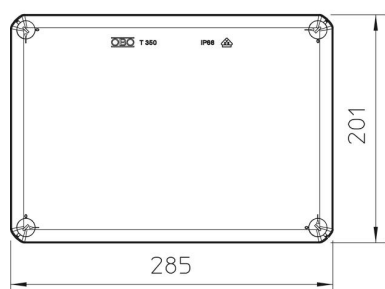

### Master data

Item number	2007303
Type	T 350 OE
Description 1	Junction box
Description 2	without insertion opening
Manufacturer	OBO
Dimension	285x201x120
Colour	Light grey; RAL 7035
Material	Polypropylene, fibreglass reinforced
Smallest sales unit	1
Unit of quantity	Piece
Weight	58.8 kg
Weight unit	kg/100 pc.

### Dimensions

Length	285 mm
Width	201 mm
Height	120 mm

### Technical data

Expandable	yes
Type of insertion...	None
Type of entry	Cable
Type of housing penetration	Without
Measured insulation voltage $V_i$	500 V
Equipment	Without
Cover	Not transparent
Cover fastening	Screwed
Entry from rear	yes
Entries	None
Explosion-tested version	no
Flame-resistant	Acc. to VDE 0471/DIN 695 Part 2-1, test temperature 750 °C
Shape	Rectangular
Maintain electrical functions	Without
For Ex zone	Without
For Ex zone gas	Without
For Ex zone dust	Without
Fibre-glass reinforced	yes
Halogen-free	yes
Clear internal dimensions	267x182x110 mm
With screening	no
with lid	yes
Mounting type	Wall/ceiling mounting
Nominal cross-section, min.	35 mm <sup>2</sup>
Nominal voltage	500 V
Sealable	yes
Protection rating	IP66
Protection rating IK code	IK05.
Permitted temperature range, max.	60 °C
Permitted temperature range, min.	-5 °C
Weatherproof	no