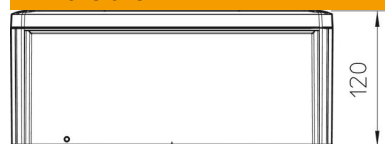

### Master data

Item number	2007303
Type	T 350 OE
Description 1	Junction box
Description 2	without insertion opening
Manufacturer	OBO
Dimension	285x201x120
Colour	Light grey; RAL 7035
Material	Polypropylene, fibreglass reinforced
Smallest sales unit	1
Unit of quantity	Piece
Weight	58.8 kg
Weight unit	kg/100 pc.

### Dimensions

Length	285 mm
Width	201 mm
Height	120 mm

### Technical data

Expandable	yes
Type of insertion...	None
Type of entry	Cable
Type of housing penetration	Without
Measured insulation voltage $V_i$	500 V
Equipment	Without
Cover	Not transparent
Cover fastening	Screwed
Entry from rear	yes
Entries	None
Explosion-tested version	no
Flame-resistant	Acc. to VDE 0471/DIN 695 Part 2-1, test temperature 750 °C
Shape	Rectangular
Maintain electrical functions	Without
For Ex zone	Without
For Ex zone gas	Without
For Ex zone dust	Without
Fibre-glass reinforced	yes
Halogen-free	yes
Clear internal dimensions	267x182x110 mm
With screening	no
with lid	yes
Mounting type	Wall/ceiling mounting
Nominal cross-section, min.	35 mm <sup>2</sup>
Nominal voltage	500 V
Sealable	yes
Protection rating	IP66
Protection rating IK code	IK05.
Permitted temperature range, max.	60 °C
Permitted temperature range, min.	-5 °C
Weatherproof	no