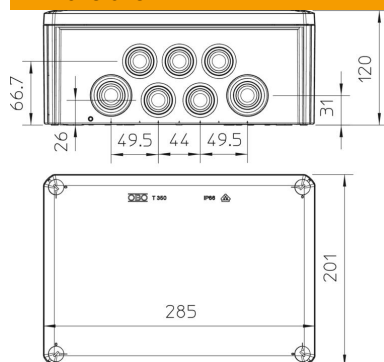

## Junction box T 350, plug-in seal

Item number: 2007568

Junction box for the connection of cables and lines indoors and in protected outdoor areas. Rectangular design with plug-in seals to the sides and knock-out entries in the bottom. Suitable for wall and ceiling mounting and on mounting panels. With the option to fasten inside and to mount via the corner domes. Cover with quick lock, sealable. Made from halogen-free and UV-resistant materials.

### Master data

Item number	2007568
Type	T 350 RW
Description 1	Junction box
Description 2	with entries
Manufacturer	OBO
Dimension	285x201x120
Colour	Pure white; RAL 9010
Material	Polypropylene, fibreglass reinforced
Smallest sales unit	1
Unit of quantity	Piece
Weight	63 kg
Weight unit	kg/100 pc.

### Dimensions

Length	285 mm
Width	201 mm
Height	120 mm

### Technical data

Expandable	yes
No. of entries	24
Type of insertion...	Plug-in seal
Type of entry	Cable
Type of housing penetration	Cuttable stepped membrane
Measured insulation voltage $V_i$	500 V
Equipment	Without
Cover	Not transparent
Cover fastening	Screwed
Entry from rear	yes
Entries	16 x M328 x M40
Explosion-tested version	no
Flame-resistant	acc. to VDE 0471/DIN 695 Part 2-1, test temperature 650°C
Shape	Rectangular
Maintain electrical functions	Without
For Ex zone	Without
For Ex zone gas	Without
For Ex zone dust	Without
Fibre-glass reinforced	yes
Halogen-free	yes
Clear internal dimensions	267x182x110 mm
With screening	no
with lid	yes
Mounting type	Wall/ceiling mounting
Nominal cross-section, min.	35 mm <sup>2</sup>
Nominal voltage	500 V
Sealable	yes
Protection rating	IP66
Protection rating IK code	IK05
Permitted temperature range, max.	60 °C
Permitted temperature range, min.	-5 °C
Weatherproof	no