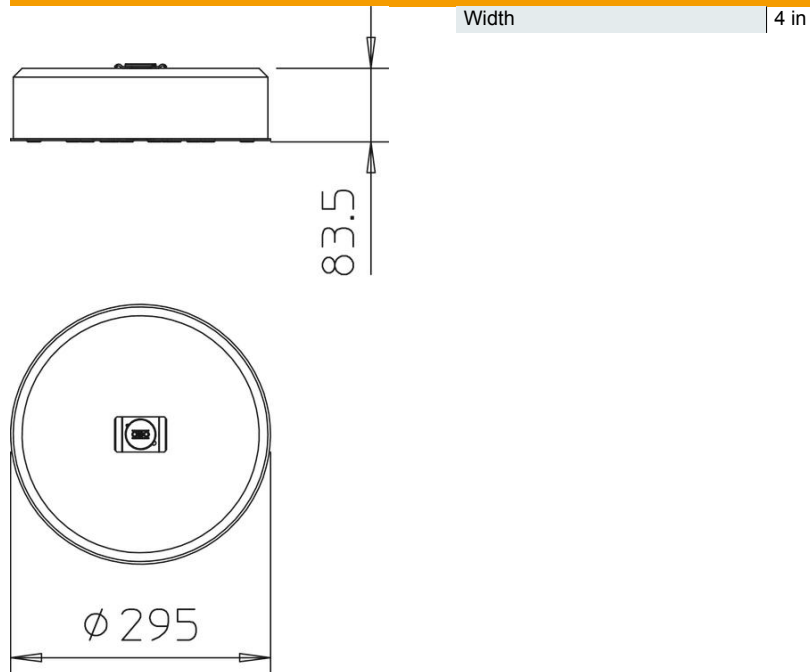

Technical data sheet

Stand – TrayFix set 10 S

Item number: 5403102

- Mounting system for the fastening of mesh cable trays with the FangFix base, e.g. for cable routing on a flat roof.

- Matches OBO mesh cable tray systems with a minimum width of 100 mm
- Set consisting of TrayFix mounting adapter and concrete block incl. base for FangFix system 10 kg

Retaining plate with fastening plug for FangFix

Master data

Item number	5403102
Type	TrayFix-10-S
Description 1	Cable tray fastening set
Description 2	Including FangFix block
Manufacturer	OBO
Dimension	295x295x84
Smallest sales unit	1
Unit of quantity	Piece
Weight	1000 kg
Weight unit	kg/100 pc.

Technical data sheet

Stand – TrayFix set 10 S

Item number: 5403102

Dimensions

Technical data

From tray width | 100 mm