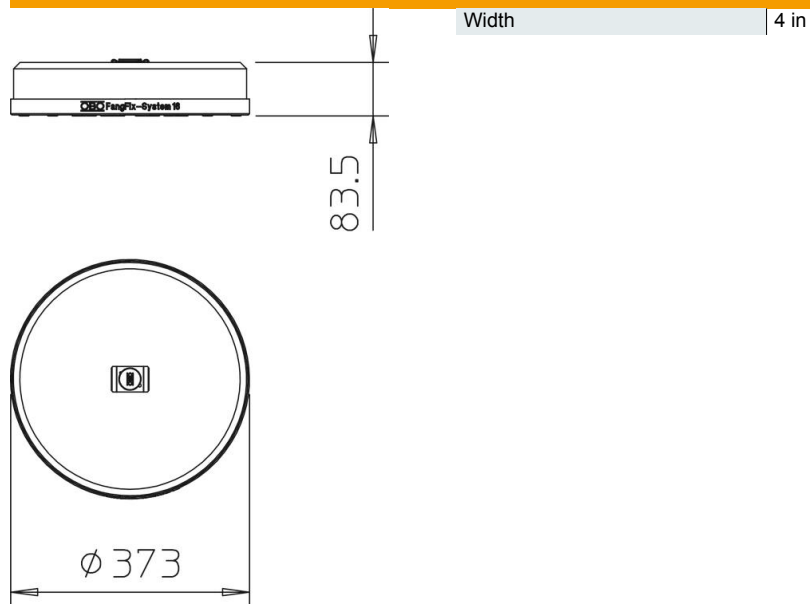

Technical data sheet

Stand – TrayFix set 16 S

Item number: 5403099

• Mounting system for the fastening of mesh cable trays with the FangFix base, e.g. for cable routing on a flat roof.

• Matches OBO mesh cable tray systems with a minimum width of 100 mm
• Set consisting of TrayFix mounting adapter and concrete block incl. base for FangFix system 16 kg
Retaining plate with fastening plug for FangFix

CE

Master data

Item number	5403099
Type	TrayFix-16-S
Description 1	Cable tray fastening set
Description 2	Including FangFix block
Manufacturer	OBO
Dimension	373x373x84
Smallest sales unit	1
Unit of quantity	Piece
Weight	1700 kg
Weight unit	kg/100 pc.

Technical data sheet

Stand – TrayFix set 16 S

Item number: 5403099

Dimensions

Technical data

From tray width	100 mm
-----------------	--------