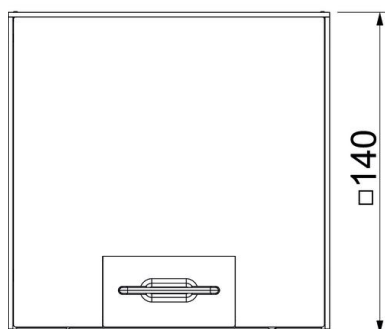

## Master data

Item number	7368284
Type	UDHOME-ONE GM
Description 1	Floor socket
Description 2	unequipped, brass decor lid
Manufacturer	OBO
Dimension	140x140x75
Material	Brass
Smallest sales unit	1
Unit of quantity	Piece
Weight	220 kg
Weight unit	kg/100 pc.

## Dimensions

Length	140 mm
Width	140 mm
Height	75 mm