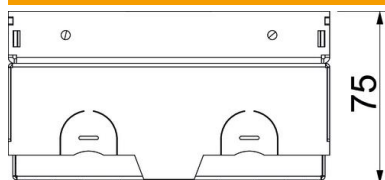

# Technical data sheet

UDHOME-ONE floor socket, without floor covering recess,  
freely equippable, brass  
Item number: 7368284

Square floor socket for use in dry-care systems and screed floors in indoor areas. Installation housing with pre-marked insertion openings for pipes (M20/M25). Cover adjustable to top edge of floor covering using four height-adjustment supports. The minimum installation depth is 75 mm, the height-adjustment range +30 mm. Frame and cover made of brass and visible in the floor covering. Cover with decorative plate. The load-bearing capacity of 15 kN is only guaranteed when in an unused state. Empty housing for a 45° installation device and a data socket. When delivered, the item is closed with a blanking plate.

## Master data

Item number	7368284
Type	UDHOME-ONE GM
Description 1	Floor socket
Description 2	unequipped, brass decor lid
Manufacturer	OBO
Dimension	140x140x75
Material	Brass
Smallest sales unit	1
Unit of quantity	Piece
Weight	220 kg
Weight unit	kg/100 pc.

## Dimensions

Length	140 mm
Width	140 mm
Height	75 mm