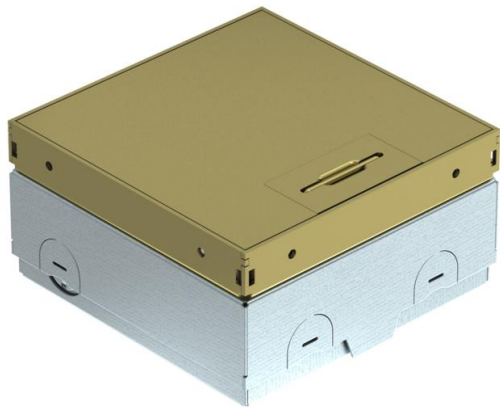

# Technical data sheet

UDHOME-ONE floor socket, without floor covering recess,  
freely equippable, brass  
Item number: 7368284

Square floor socket for use in dry-care systems and screed floors in indoor areas. Installation housing with pre-marked insertion openings for pipes (M20/M25). Cover adjustable to top edge of floor covering using four height-adjustment supports. The minimum installation depth is 75 mm, the height-adjustment range +30 mm. Frame and cover made of brass and visible in the floor covering. Cover with decorative plate. The load-bearing capacity of 15 kN is only guaranteed when in an unused state. Empty housing for a 45° installation device and a data socket. When delivered, the item is closed with a blanking plate.

## Master data

Item number	7368284
Type	UDHOME-ONE GM
Description 1	Floor socket
Description 2	unequipped, brass decor lid
Manufacturer	OBO
Dimension	140x140x75
Material	Brass
Smallest sales unit	1
Unit of quantity	Piece
Weight	220 kg
Weight unit	kg/100 pc.

# Technical data sheet

UDHOME-ONE floor socket, without floor covering recess,  
freely equippable, brass  
Item number: 7368284

## Dimensions

Length	140 mm
Width	140 mm
Height	75 mm