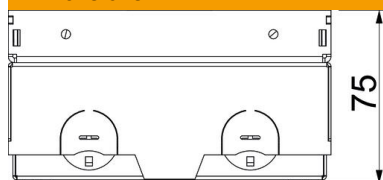

Technical data sheet

UDHOME-ONE floor socket, without floor covering recess,
BS socket, brass
Item number: 7368309

Square floor socket for use in dry-care systems and screed floors in indoor areas. Installation housing with pre-marked insertion openings for pipes (M20/M25). Cover adjustable to top edge of floor covering using four height-adjustment supports. The minimum installation depth is 75 mm, the height-adjustment range +30 mm. Frame and cover made of brass and visible in the floor covering. Cover with decorative plate. The load-bearing capacity of 15 kN is only guaranteed when in an unused state. The delivery includes a switched BS socket.

CuZn Brass
37

Master data

Item number	7368309
Type	UDHOME-ONE M BS
Description 1	Floor socket
Description 2	with BS socket, decor lid
Manufacturer	OBO
Dimension	140x140x75
Material	Brass
Smallest sales unit	1
Unit of quantity	Piece
Weight	202 kg
Weight unit	kg/100 pc.

Technical data sheet

UDHOME-ONE floor socket, without floor covering recess,
BS socket, brass
Item number: 7368309

Dimensions

Length	140 mm
Width	140 mm
Height	75 mm

Technical data

Number of sockets according to the British standard	1
Cable outlet version	Swivellable cord outlet
Equipment	Single BS socket
Floor covering protection frame	no
Floor care	Dry
Cover version	Decorative plate
Seal installation option	no
Application when used	6.101.1 Dry floor care
Application when unused	6.101.1 Dry floor care
Floor height, max.	105 mm
Floor height, min.	75 mm
Suitable for raised floor installation	yes
Suitable for screed-flush closed underfloor ducts	no
Suitable for screed-covered underfloor ducts	no
Suitable for cavity floor installation	yes
Suitable for wet care	no
Suitable for underfloor ducts	no
Device support to accept mounting boxes	no
With floor covering recess	no
Protection rating (IP) when used	IP20
Protection rating (IP) when unused	IP40
Protection rating IK code	IK10
Vertical load, large area	to 15,000 N
Vertical load, small area	to 3,000 N