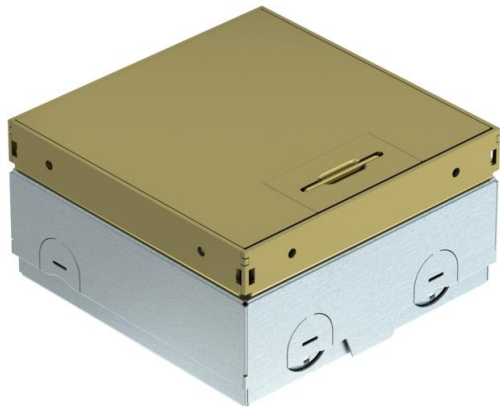

Technical data sheet

UDHOME-ONE floor socket, without floor covering recess,
BS socket, brass
Item number: 7368309

Square floor socket for use in dry-care systems and screed floors in indoor areas. Installation housing with pre-marked insertion openings for pipes (M20/M25). Cover adjustable to top edge of floor covering using four height-adjustment supports. The minimum installation depth is 75 mm, the height-adjustment range +30 mm. Frame and cover made of brass and visible in the floor covering. Cover with decorative plate. The load-bearing capacity of 15 kN is only guaranteed when in an unused state. The delivery includes a switched BS socket.

CuZn Brass
37

Master data

Item number	7368309
Type	UDHOME-ONE M BS
Description 1	Floor socket
Description 2	with BS socket, decor lid
Manufacturer	OBO
Dimension	140x140x75
Material	Brass
Smallest sales unit	1
Unit of quantity	Piece
Weight	202 kg
Weight unit	kg/100 pc.

Technical data sheet

UDHOME-ONE floor socket, without floor covering recess,
BS socket, brass
Item number: 7368309

Dimensions

Length	140 mm
Width	140 mm
Height	75 mm

Technical data

Number of sockets according to the British standard	1
Cable outlet version	Swivellable cord outlet
Equipment	Single BS socket
Floor covering protection frame	no
Floor care	Dry
Cover version	Decorative plate
Seal installation option	no
Application when used	6.101.1 Dry floor care
Application when unused	6.101.1 Dry floor care
Floor height, max.	105 mm
Floor height, min.	75 mm
Suitable for raised floor installation	yes
Suitable for screed-flush closed underfloor ducts	no
Suitable for screed-covered underfloor ducts	no
Suitable for cavity floor installation	yes
Suitable for wet care	no
Suitable for underfloor ducts	no
Device support to accept mounting boxes	no
With floor covering recess	no
Protection rating (IP) when used	IP20
Protection rating (IP) when unused	IP40
Protection rating IK code	IK10
Vertical load, large area	to 15,000 N
Vertical load, small area	to 3,000 N